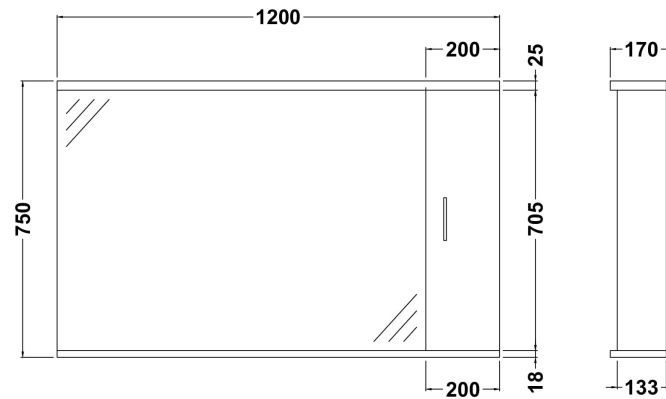

Sales Code: PRC117

Description: 1200 Pr Mirror W/ 3 Lights

Product Dimensions

Height (mm):	750
Width (mm):	1250
Depth (mm):	170
Nett Weight (kg):	33

Packaging Dimensions

Height (mm):	195
Width (mm):	1225
Depth (mm):	780
Gross Weight (kg):	33

Packaging Data

Box Colour:	Brown Cardboard Box - Printed
Box Qty:	1
Label Size:	100 x 50
Label Colour:	Not Applicable
Label Qty:	0

Outer Box Dimensions (If Applicable)

Height (mm):	
Width (mm):	
Depth (mm):	
Gross Weight (kg):	
Barcode:	5055275830291

Product Details

Country of Origin:	China
Fitting Instruction:	Yes
Certification:	FSC: CE: No
Colour:	Gloss White
Construction Method:	Cam & Wood Dowel
Construction Type:	Rigid
Cabinet Finish:	MFC Painted Gloss
Fascia Finish:	Mdf Painted Gloss
Cabinet Thickness (mm):	
Fascia Thickness (mm):	18
Drawer Included:	No
Drawer Type:	Not Applicable
No of Shelves:	2
Hinge Type:	95 Degree Clip-On Soft Close
Hinge Included:	Yes
Adjustable Legs:	No, Not Required
Fixings Included:	Yes
Handle Style:	Modern
Handle Included:	Yes
Waste Shroud:	Not Applicable
Handle Type:	D-Shape