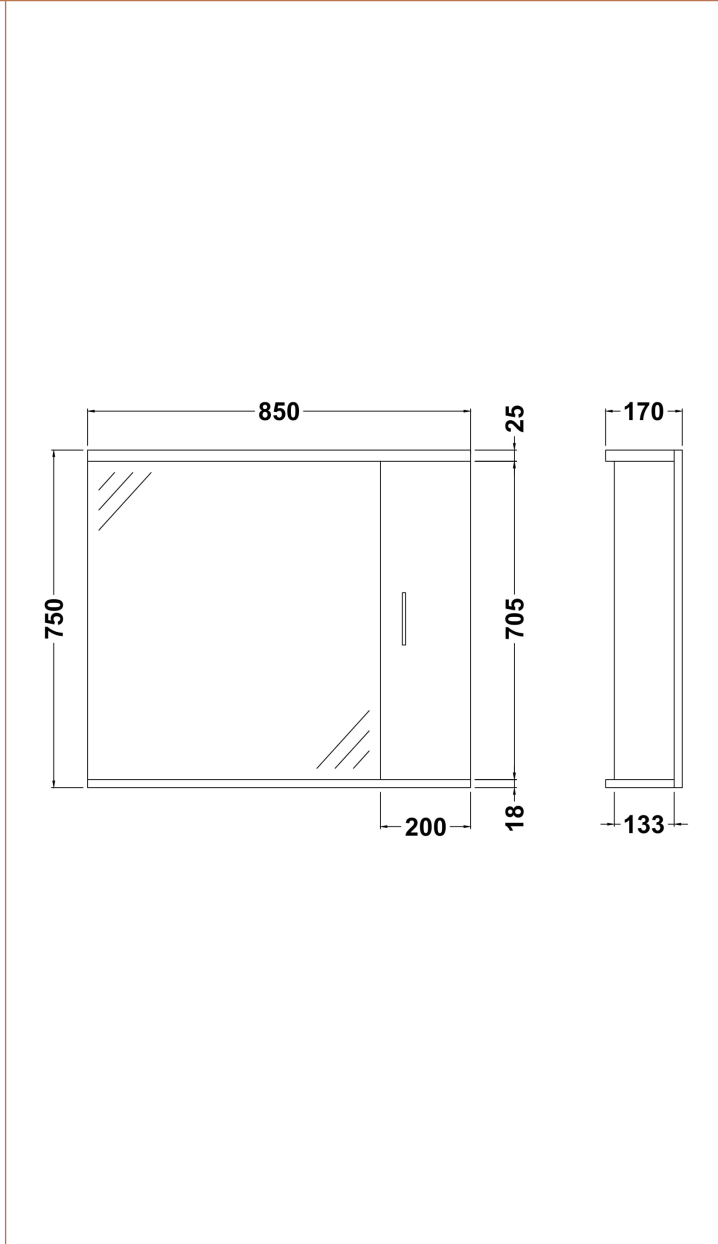

Sales Code: PRC115

Description: 850 Pr Mirror W/ 2 Lights

Product Dimensions

Height (mm):	750
Width (mm):	850
Depth (mm):	170
Nett Weight (kg):	24.11

Packaging Dimensions

Height (mm):	195
Width (mm):	875
Depth (mm):	780
Gross Weight (kg):	24.11

Packaging Data

Box Colour:	Brown Cardboard Box - Printed
Box Qty:	1
Label Size:	100 x 50
Label Colour:	Not Applicable
Label Qty:	0

Outer Box Dimensions (If Applicable)

Height (mm):	
Width (mm):	
Depth (mm):	
Gross Weight (kg):	
Barcode:	5055369079902

Product Details

Country of Origin:	China
Fitting Instruction:	Yes
Certification:	FSC: CE: No
Colour:	Gloss White
Construction Method:	Cam & Wood Dowel
Construction Type:	Rigid
Cabinet Finish:	MFC Painted Gloss
Fascia Finish:	Mdf Painted Gloss
Cabinet Thickness (mm):	
Fascia Thickness (mm):	18
Drawer Included:	No
Drawer Type:	Not Applicable
No of Shelves:	2
Hinge Type:	95 Degree Clip-On Soft Close
Hinge Included:	Yes
Adjustable Legs:	No, Not Required
Fixings Included:	Yes
Handle Style:	Modern
Handle Included:	Yes
Waste Shroud:	Not Applicable
Handle Type:	D-Shape