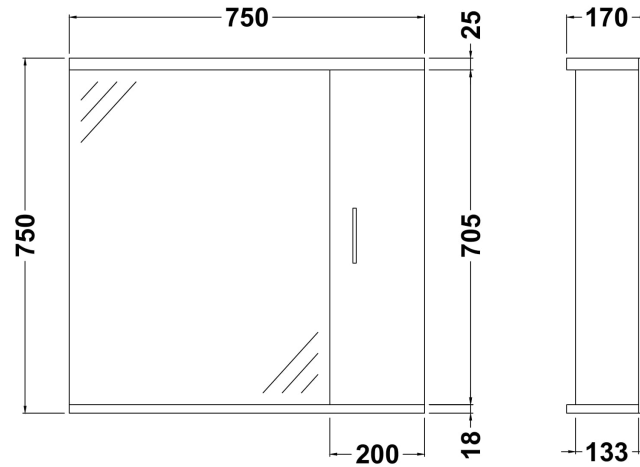

Sales Code: PRC114

Description: 750 Pr Mirror W/ 2 Lights

Product Dimensions

Height (mm):	750
Width (mm):	750
Depth (mm):	170
Nett Weight (kg):	21.92

Packaging Dimensions

Height (mm):	195
Width (mm):	775
Depth (mm):	780
Gross Weight (kg):	21.92

Packaging Data

Box Colour:	Brown Cardboard Box - Printed
Box Qty:	1
Label Size:	100 x 50
Label Colour:	Not Applicable
Label Qty:	0

Outer Box Dimensions (If Applicable)

Height (mm):	
Width (mm):	
Depth (mm):	
Gross Weight (kg):	
Barcode:	5055369058457

Product Details

Country of Origin:	China
Fitting Instruction:	Yes
Certification:	FSC: CE: No
Colour:	Gloss White
Construction Method:	Cam & Wood Dowel
Construction Type:	Rigid
Cabinet Finish:	MFC Painted Gloss
Fascia Finish:	Mdf Painted Gloss
Cabinet Thickness (mm):	
Fascia Thickness (mm):	18
Drawer Included:	No
Drawer Type:	Not Applicable
No of Shelves:	2
Hinge Type:	95 Degree Clip-On Soft Close
Hinge Included:	Yes
Adjustable Legs:	No, Not Required
Fixings Included:	Yes
Handle Style:	Modern
Handle Included:	Yes
Waste Shroud:	Not Applicable
Handle Type:	D-Shape