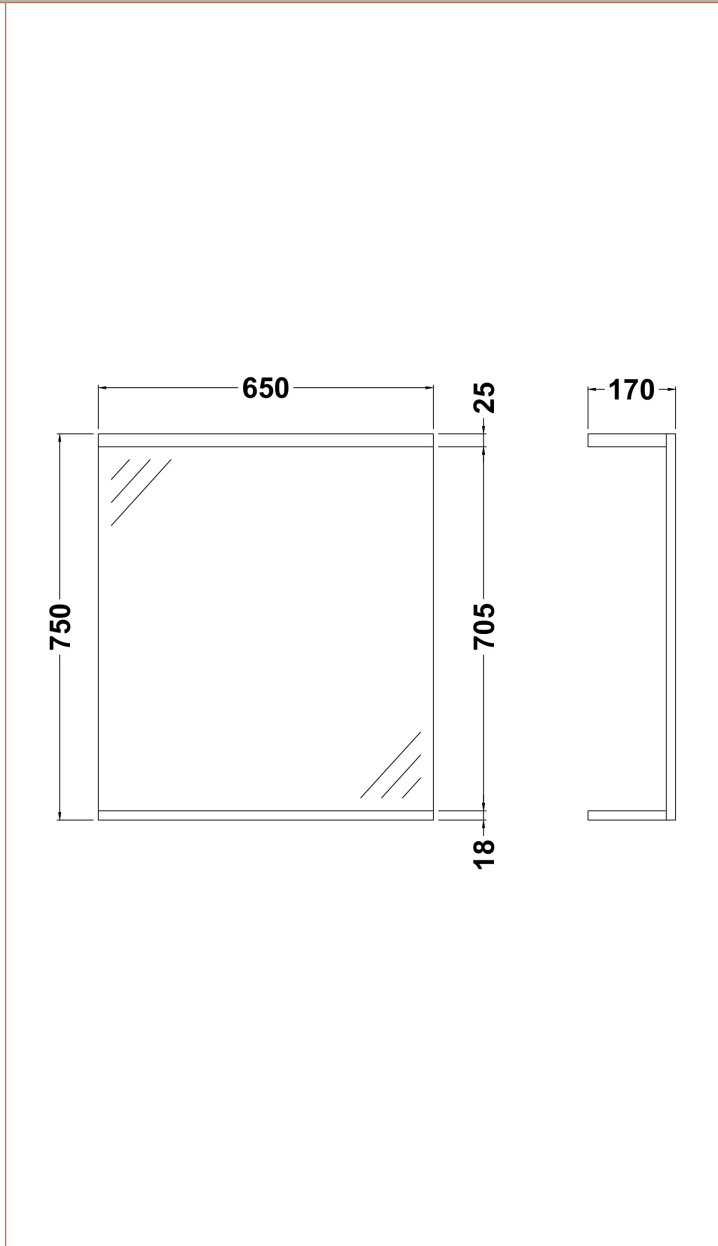

Sales Code: PRC113

Description: 650 Pr Mirror W/ 1 Light

Product Dimensions

Height (mm):	750
Width (mm):	650
Depth (mm):	170
Nett Weight (kg):	15.73

Packaging Dimensions

Height (mm):	70
Width (mm):	675
Depth (mm):	745
Gross Weight (kg):	15.73

Packaging Data

Box Colour:	Brown Cardboard Box - Printed
Box Qty:	1
Label Size:	100 x 50
Label Colour:	Not Applicable
Label Qty:	0

Outer Box Dimensions (If Applicable)

Height (mm):	
Width (mm):	
Depth (mm):	
Gross Weight (kg):	
Barcode:	5055369058440

Product Details

Country of Origin:	China
Fitting Instruction:	Yes
Certification:	FSC: CE: No
Colour:	Gloss White
Construction Method:	Cam & Wood Dowel
Construction Type:	Flat-Pack
Cabinet Finish:	MFC Painted Gloss
Fascia Finish:	Mdf Painted Gloss
Cabinet Thickness (mm):	
Fascia Thickness (mm):	18
Drawer Included:	No
Drawer Type:	Not Applicable
No of Shelves:	0
Hinge Type:	Not Applicable
Hinge Included:	No
Adjustable Legs:	No, Not Required
Fixings Included:	Yes
Handle Style:	Not Applicable
Handle Included:	No, Not Required
Waste Shroud:	Not Applicable
Handle Type:	Not Applicable