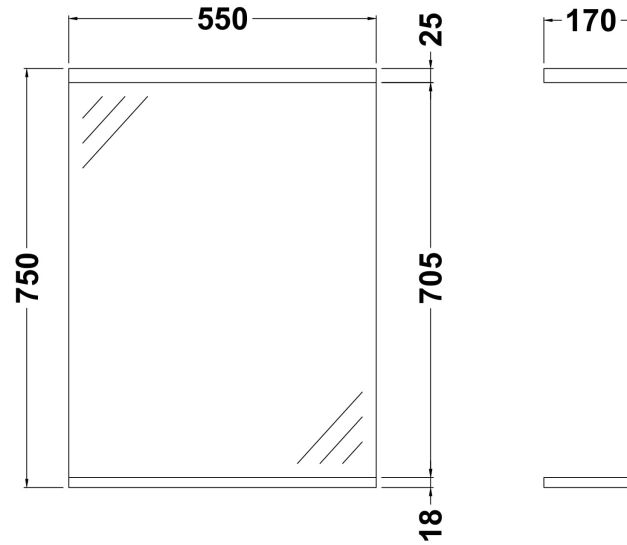

Sales Code: PRC112

Description: 550 Pr Mirror W/ 1 Light

Product Dimensions

Height (mm):	750
Width (mm):	550
Depth (mm):	170
Nett Weight (kg):	13.17

Packaging Dimensions

Height (mm):	70
Width (mm):	575
Depth (mm):	745
Gross Weight (kg):	13.17

Packaging Data

Box Colour:	Brown Cardboard Box - Printed
Box Qty:	1
Label Size:	100 x 50
Label Colour:	Not Applicable
Label Qty:	0

Outer Box Dimensions (If Applicable)

Height (mm):	
Width (mm):	
Depth (mm):	
Gross Weight (kg):	
Barcode:	5055369058426

Product Details

Country of Origin:	China
Fitting Instruction:	Yes
Certification:	FSC: CE: No
Colour:	Gloss White
Construction Method:	Cam & Wood Dowel
Construction Type:	Flat-Pack
Cabinet Finish:	MFC Painted Gloss
Fascia Finish:	Mdf Painted Gloss
Cabinet Thickness (mm):	
Fascia Thickness (mm):	18
Drawer Included:	No
Drawer Type:	Not Applicable
No of Shelves:	0
Hinge Type:	Not Applicable
Hinge Included:	No
Adjustable Legs:	No, Not Required
Fixings Included:	Yes
Handle Style:	Not Applicable
Handle Included:	No, Not Required
Waste Shroud:	Not Applicable
Handle Type:	Not Applicable