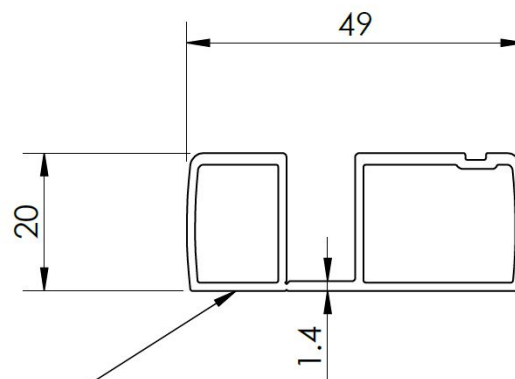

Sales Code: PEK185

Description: 1850mm Profile Extension Kit

PEK185 - 1851mm HIGH
PEK190 - 1901mm HIGH

Product Dimensions

Height (mm):	1850
Width (mm):	20
Depth (mm):	49
Nett Weight (kg):	2.3

Packaging Dimensions

Height (mm):	60
Width (mm):	60
Length (mm):	1910
Gross Weight (kg):	2.3

Packaging Data

Box Colour:	Brown Cardboard Box - Printed
Box Qty:	1
Label Size:	100 x 50
Label Colour:	White Label
Label Qty:	1

Outer Box Dimensions (If Applicable)

Height (mm):	
Width (mm):	
Depth (mm):	
Length (mm):	
Gross Weight (kg):	
Barcode:	5055275832868

Product Details

Country of Origin:	China
Fitting Instruction:	No
CE Approval:	N/A
Profile Material:	Aluminium
Profile Finish:	Polished Chrome
Adjustments (mm):	N/A
Entry Width (mm):	N/A
Swing In Dim (mm):	N/A
Swing Out Dim (mm):	N/A
Radius (mm):	Not Applicable
Glass Thickness (mm):	
Easy Fit:	No
Easy Clean:	No
Handle Style:	Not Applicable
Handle Material:	Not Applicable
Enclosure Design:	Not Applicable
Wheel Type:	Not Applicable
Support Bar Included:	Support Bar Not Included
Extras:	None