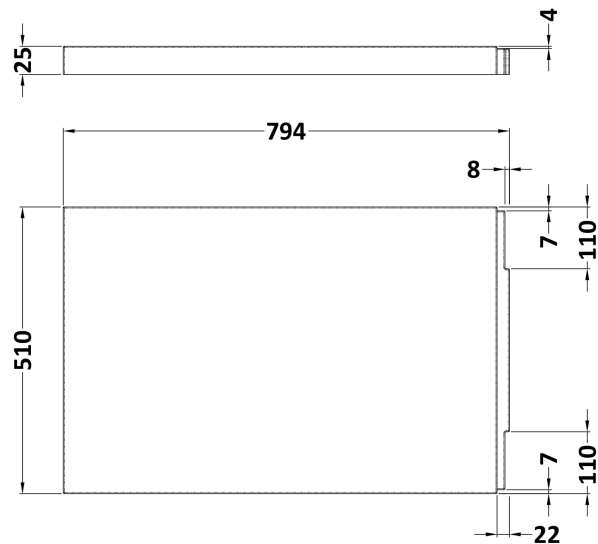

Sales Code: PAN144

Description: Straight Bath End Panel 800X510x35mm

Product Dimensions

Length (mm):	800
Width (mm):	510
Depth (mm):	35
Nett Weight (kg):	0.8

Packaging Dimensions

Length (mm):	810
Width (mm):	550
Depth (mm):	50
Gross Weight (kg):	0.8

Packaging Data

Box Colour:	Polybagged With End Caps
Box Qty:	1
Label Size:	100 x 50
Label Colour:	White Label
Label Qty:	1

Outer Box Dimensions (If Applicable)

Length (mm):	
Width (mm):	
Height (mm):	
Gross Weight (kg):	
Barcode:	5055369060870

Product Details

Country of Origin:	United Kingdom
Fitting Instruction:	Yes
Certification:	FSC: N/A CE: N/A
Material Colour Reference:	European White
Product Material:	Acrylic
Material Thickness:	2mm
Volume (Ltr):	N/A
Displaced Capacity:	N/A
Leg Set Included:	Not Applicable
Waste Included:	Not Applicable
Drilled/Undrilled:	Not Applicable
Includes Grips:	Not Applicable
Embossed:	No
No of Tapholes:	Not Applicable
Anti-Slip:	Not Applicable