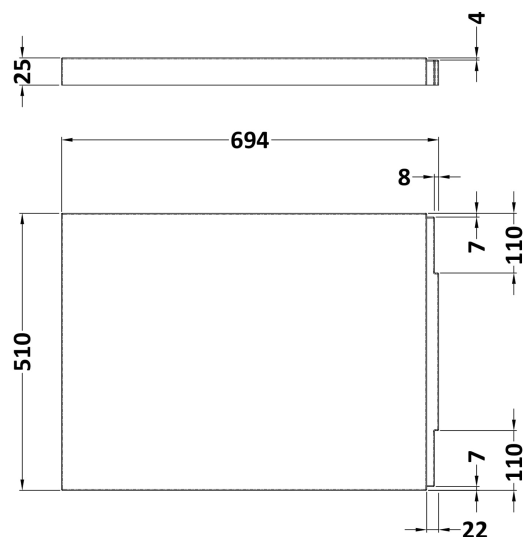

**Sales Code:** PAN142

**Description:** Straight Bath End Panel 700 X510x35mm

**Product Dimensions**

Length (mm):	700
Width (mm):	510
Depth (mm):	35
Nett Weight (kg):	0.06

**Packaging Dimensions**

Length (mm):	700
Width (mm):	510
Depth (mm):	50
Gross Weight (kg):	0.06

**Packaging Data**

Box Colour:	Polybagged With End Caps
Box Qty:	1
Label Size:	100 x 50
Label Colour:	White Label
Label Qty:	1

**Outer Box Dimensions (If Applicable)**

Length (mm):	
Width (mm):	
Height (mm):	
Gross Weight (kg):	
Barcode:	5055369060856

**Product Details**

Country of Origin:	United Kingdom
Fitting Instruction:	Yes
Certification:	FSC: N/A CE: N/A
Material Colour Reference:	European White
Product Material:	Acrylic
Material Thickness:	2mm
Volume (Ltr):	N/A
Displaced Capacity:	N/A
Leg Set Included:	Not Applicable
Waste Included:	Not Applicable
Drilled/Undrilled:	Not Applicable
Includes Grips:	Not Applicable
Embossed:	No
No of Tapholes:	Not Applicable
Anti-Slip:	Not Applicable