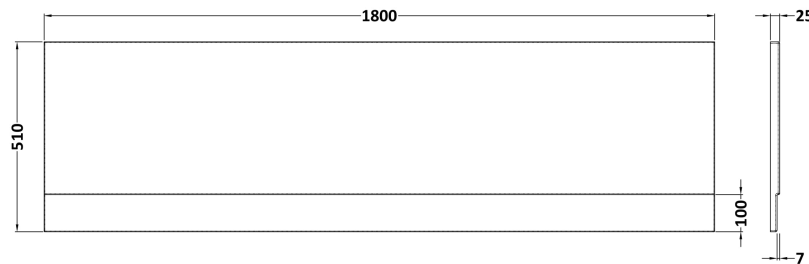

Sales Code: PAN141

Description: Straight Front Bath Panel 1800X510x35mm

Product Dimensions

Length (mm):	1800
Width (mm):	510
Depth (mm):	35
Nett Weight (kg):	2

Packaging Dimensions

Length (mm):	1800
Width (mm):	510
Depth (mm):	60
Gross Weight (kg):	2

Packaging Data

Box Colour:	Polybagged With End Caps	
Box Qty:	1	
Label Size:	100 x 50	
Label Colour:	White Label	
Label Qty:	1	

Outer Box Dimensions (If Applicable)

Length (mm):	
Width (mm):	
Height (mm):	
Gross Weight (kg):	
Barcode:	5055369060849

Product Details

Country of Origin:	United Kingdom	
Fitting Instruction:	Yes	
Certification:	FSC: N/A	CE: N/A
Material Colour Reference:	European White	
Product Material:	Acrylic	
Material Thickness:	2mm	
Volume (Ltr):	N/A	
Displaced Capacity:	N/A	
Leg Set Included:	Not Applicable	
Waste Included:	Not Applicable	
Drilled/Undrilled:	Not Applicable	
Includes Grips:	Not Applicable	
Embossed:	No	
No of Tapholes:	Not Applicable	
Anti-Slip:	Not Applicable	