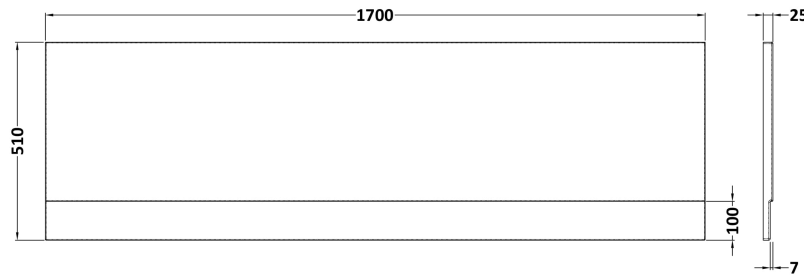

Sales Code: PAN140

Description: Straight Bath Front Panel 1700X510x35mm

Product Dimensions

Length (mm):	1700
Width (mm):	510
Depth (mm):	35
Nett Weight (kg):	1.8

Packaging Dimensions

Length (mm):	1710
Width (mm):	50
Depth (mm):	510
Gross Weight (kg):	1.8

Packaging Data

Box Colour:	Polybagged With End Caps
Box Qty:	1
Label Size:	100 x 50
Label Colour:	White Label
Label Qty:	1

Outer Box Dimensions (If Applicable)

Length (mm):	
Width (mm):	
Height (mm):	
Gross Weight (kg):	
Barcode:	5055369060832

Product Details

Country of Origin:	United Kingdom
Fitting Instruction:	Yes
Certification:	FSC: N/A CE: N/A
Material Colour Reference:	European White
Product Material:	Acrylic
Material Thickness:	2mm
Volume (Ltr):	N/A
Displaced Capacity:	N/A
Leg Set Included:	Not Applicable
Waste Included:	Not Applicable
Drilled/Undrilled:	Not Applicable
Includes Grips:	Not Applicable
Embossed:	No
No of Tapholes:	Not Applicable
Anti-Slip:	Not Applicable