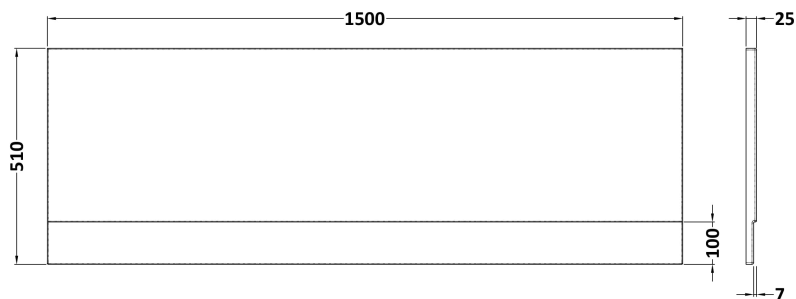

Sales Code: PAN138

Description: Straight Bath Front Panel 1500X510x25mm

Product Dimensions

Length (mm):	1500
Width (mm):	510
Depth (mm):	35
Nett Weight (kg):	1.92

Packaging Dimensions

Length (mm):	1500
Width (mm):	510
Depth (mm):	35
Gross Weight (kg):	1.92

Packaging Data

Box Colour:	Polybagged With End Caps
Box Qty:	1
Label Size:	100 x 50
Label Colour:	White Label
Label Qty:	1

Outer Box Dimensions (If Applicable)

Length (mm):	
Width (mm):	
Height (mm):	
Gross Weight (kg):	
Barcode:	5055369060818

Product Details

Country of Origin:	United Kingdom
Fitting Instruction:	Yes
Certification:	FSC: N/A CE: N/A
Material Colour Reference:	European White
Product Material:	Acrylic
Material Thickness:	2mm
Volume (Ltr):	N/A
Displaced Capacity:	N/A
Leg Set Included:	Not Applicable
Waste Included:	Not Applicable
Drilled/Undrilled:	Not Applicable
Includes Grips:	Not Applicable
Embossed:	No
No of Tapholes:	Not Applicable
Anti-Slip:	Not Applicable