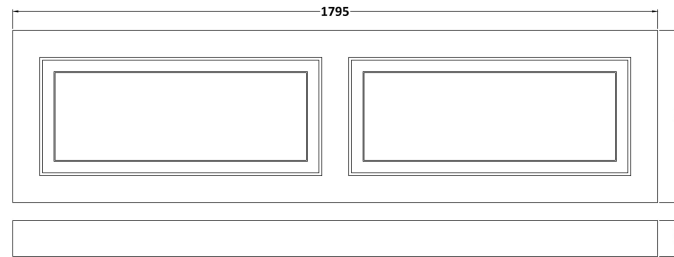

Sales Code: OLP407

Description: 1800 Bath Front Panel

Product Dimensions

Height (mm):	560
Width (mm):	1795
Depth (mm):	18
Nett Weight (kg):	14.5

Packaging Dimensions

Height (mm):	1820
Width (mm):	600
Depth (mm):	30
Gross Weight (kg):	14.5

Packaging Data

Box Colour:	Brown Cardboard Box
Box Qty:	1
Label Size:	140 x 20
Label Colour:	White Label
Label Qty:	2

Outer Box Dimensions (If Applicable)

Height (mm):	
Width (mm):	
Depth (mm):	
Gross Weight (kg):	
Barcode:	5056211847496

Product Details

Country of Origin:	United Kingdom	
Fitting Instruction:	Yes	
Certification:	FSC: Yes	CE: N/A
Colour:	Royal Grey	
Construction Method:	Screws Only	
Construction Type:	Flat-Pack	
Cabinet Finish:	Not Applicable	
Fascia Finish:	Mdf Vinyl Textured Woodgrain	
Cabinet Thickness (mm):		
Fascia Thickness (mm):	18	
Drawer Included:	Not Applicable	
Drawer Type:	Not Applicable	
No of Shelves:	0	
Hinge Type:	Not Applicable	
Hinge Included:	Not Applicable	
Adjustable Legs:	No	
Fixings Included:	No	
Handle Style:	Not Applicable	
Handle Included:	Not Applicable	
Waste Shroud:	No	
Handle Type:	Not Applicable	