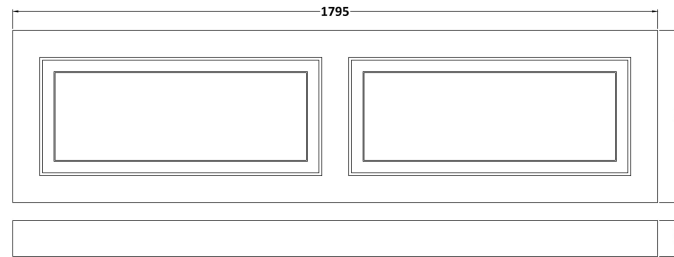

Sales Code: OLP207

Description: 1800 Bath Front Panel

Product Dimensions

Height (mm):	560
Width (mm):	1795
Depth (mm):	18
Nett Weight (kg):	14.5

Packaging Dimensions

Height (mm):	1820
Width (mm):	600
Depth (mm):	30
Gross Weight (kg):	14.5

Packaging Data

Box Colour:	Brown Cardboard Box
Box Qty:	1
Label Size:	140 x 20
Label Colour:	White Label
Label Qty:	2

Outer Box Dimensions (If Applicable)

Height (mm):	
Width (mm):	
Depth (mm):	
Gross Weight (kg):	
Barcode:	5055275812990

Product Details

Country of Origin:	United Kingdom	
Fitting Instruction:	Yes	
Certification:	FSC: Yes	CE: N/A
Colour:	Stone Grey	
Construction Method:	Screws Only	
Construction Type:	Flat-Pack	
Cabinet Finish:	Not Applicable	
Fascia Finish:	Mdf Vinyl Textured Woodgrain	
Cabinet Thickness (mm):		
Fascia Thickness (mm):	18	
Drawer Included:	Not Applicable	
Drawer Type:	Not Applicable	
No of Shelves:	0	
Hinge Type:	Not Applicable	
Hinge Included:	Not Applicable	
Adjustable Legs:	No	
Fixings Included:	No	
Handle Style:	Not Applicable	
Handle Included:	Not Applicable	
Waste Shroud:	No	
Handle Type:	Not Applicable	