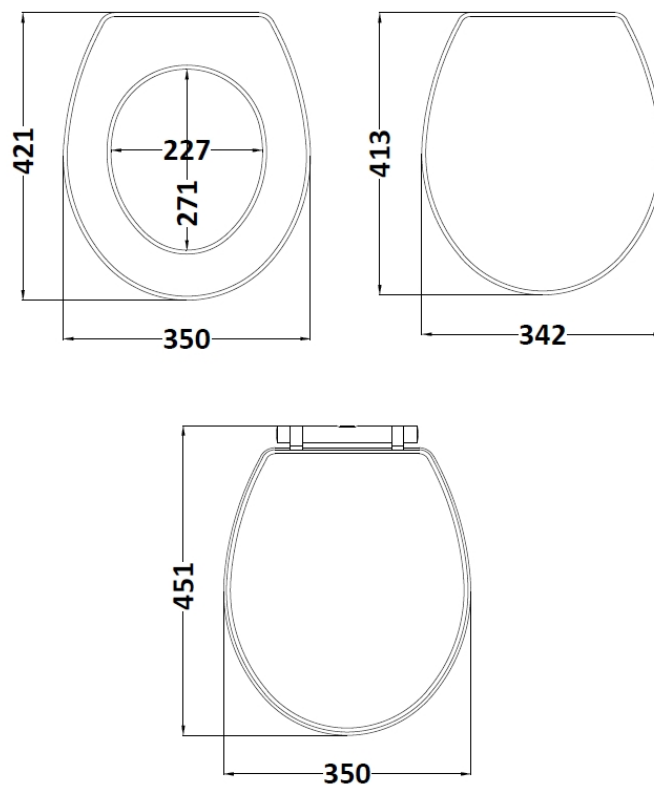

Sales Code: OLF499

Description: Carlton Toilet Seat

Product Dimensions

Length (mm):	451
Width (mm):	350
Height (mm):	60
Nett Weight (kg):	3

Packaging Dimensions

Length (mm):	480
Width (mm):	380
Height (mm):	60
Gross Weight (kg):	3

Packaging Data

Box Colour:	Brown Cardboard Box
Box Qty:	1
Label Size:	x
Label Colour:	White Label
Label Qty:	1

Outer Box Dimensions (If Applicable)

Length (mm):	
Width (mm):	
Height (mm):	
Gross Weight (kg):	
Barcode:	5056211851813

Product Details

Country of Origin:	United Kingdom
Fitting Instruction:	Yes
CE Certification:	Yes
Product Material:	Mdf Vinyl
Seat Type:	Round
Seat Function:	Soft Close
Hinge Centres (Min):	150
Hinge Centres (Max):	186
Hinge Material:	Zinc Alloy
Colour/Finish:	Royal Grey
Fixing Method:	Top Fix