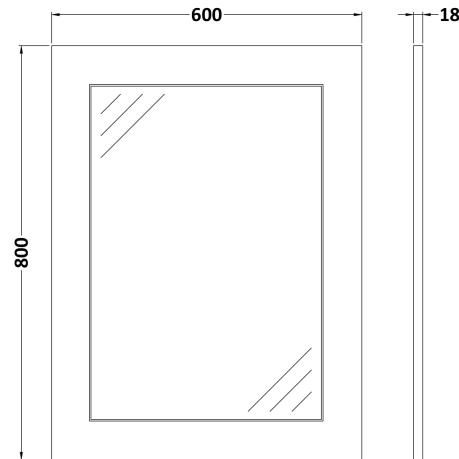

Sales Code: OLF414

Description: 600 X 800 Flat Mirror

Product Dimensions

Height (mm):	800
Width (mm):	600
Depth (mm):	58
Nett Weight (kg):	8.5

Packaging Dimensions

Height (mm):	825
Width (mm):	615
Depth (mm):	90
Gross Weight (kg):	8.5

Packaging Data

Box Colour:	Brown Cardboard Box
Box Qty:	1
Label Size:	100 x 50
Label Colour:	White Label
Label Qty:	1

Outer Box Dimensions (If Applicable)

Height (mm):	
Width (mm):	
Depth (mm):	
Gross Weight (kg):	
Barcode:	5056211851493

Product Details

Country of Origin:	United Kingdom
Fitting Instruction:	Yes
Certification:	FSC: Yes CE: Yes
Colour:	Royal Grey
Construction Method:	Cam & Wood Dowel
Construction Type:	Rigid
Cabinet Finish:	Not Applicable
Fascia Finish:	Mdf Vinyl Textured Woodgrain
Cabinet Thickness (mm):	
Fascia Thickness (mm):	18
Drawer Included:	Not Applicable
Drawer Type:	Not Applicable
No of Shelves:	0
Hinge Type:	Not Applicable
Hinge Included:	Not Applicable
Adjustable Legs:	Not Applicable
Fixings Included:	Yes
Handle Style:	Not Applicable
Handle Included:	Not Applicable
Waste Shroud:	Not Applicable
Handle Type:	Not Applicable