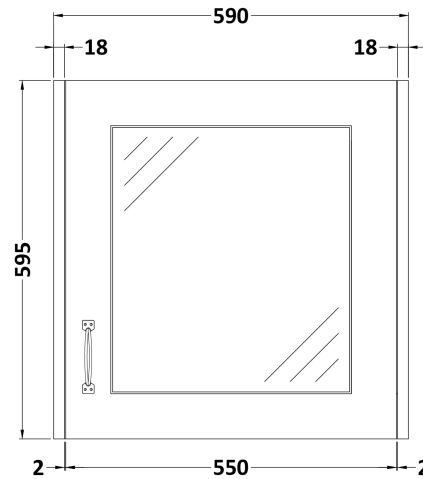

Sales Code: OLF413

Description: 600 Single Door Mirror Unit

Product Dimensions

Height (mm):	595
Width (mm):	590
Depth (mm):	162
Nett Weight (kg):	14.7

Packaging Dimensions

Height (mm):	640
Width (mm):	610
Depth (mm):	180
Gross Weight (kg):	15

Packaging Data

Box Colour:	Brown Cardboard Box
Box Qty:	1
Label Size:	100 x 50
Label Colour:	White Label
Label Qty:	2

Outer Box Dimensions (If Applicable)

Height (mm):	
Width (mm):	
Depth (mm):	
Gross Weight (kg):	
Barcode:	5056211847441

Product Details

Country of Origin:	United Kingdom
Fitting Instruction:	Yes
Certification:	FSC: Yes CE: Yes
Colour:	Royal Grey
Construction Method:	Cam & Wood Dowel
Construction Type:	Rigid
Cabinet Finish:	MFC Textured Woodgrain
Fascia Finish:	Mdf Vinyl Textured Woodgrain
Cabinet Thickness (mm):	18
Fascia Thickness (mm):	18
Drawer Included:	No
Drawer Type:	Not Applicable
No of Shelves:	1
Hinge Type:	110 Degree Inset Clip-On S/C
Hinge Included:	Yes
Adjustable Legs:	No
Fixings Included:	Yes
Handle Style:	Traditional
Handle Included:	Yes
Waste Shroud:	No
Handle Type:	Strap