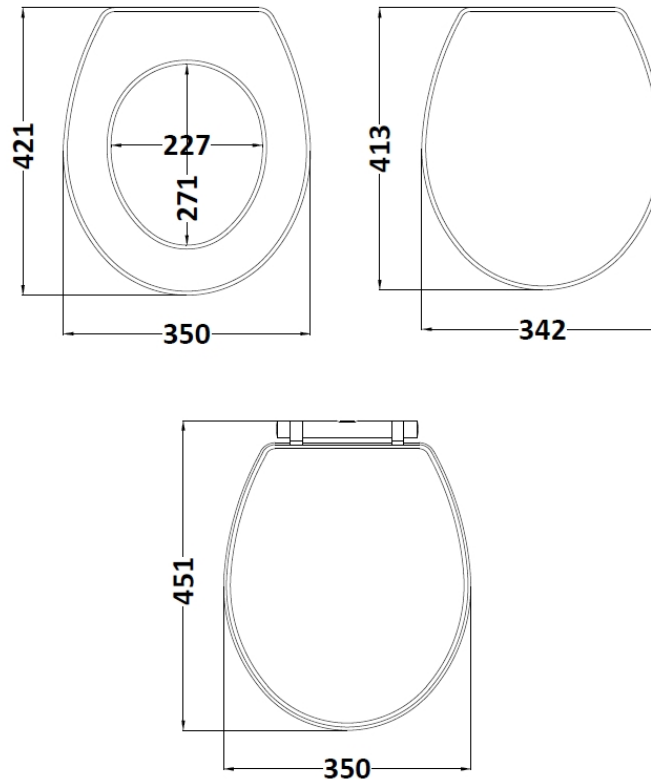

### Product Dimensions

Length (mm):	451
Width (mm):	350
Height (mm):	60
Nett Weight (kg):	3

### Packaging Dimensions

Length (mm):	480
Width (mm):	380
Height (mm):	60
Gross Weight (kg):	3

### Packaging Data

Box Colour:	Brown Cardboard Box
Box Qty:	1
Label Size:	x
Label Colour:	White Label
Label Qty:	1

### Outer Box Dimensions (If Applicable)

Length (mm):	
Width (mm):	
Height (mm):	
Gross Weight (kg):	
Barcode:	5056211851837