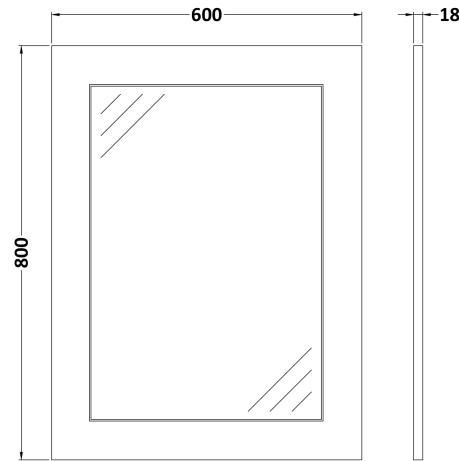

Sales Code: OLF214

Description: 600 X 800 Flat Mirror

Product Dimensions

Height (mm):	800
Width (mm):	600
Depth (mm):	58
Nett Weight (kg):	8.5

Packaging Dimensions

Height (mm):	825
Width (mm):	615
Depth (mm):	90
Gross Weight (kg):	8.5

Packaging Data

Box Colour:	Brown Cardboard Box
Box Qty:	1
Label Size:	100 x 50
Label Colour:	White Label
Label Qty:	1

Outer Box Dimensions (If Applicable)

Height (mm):	
Width (mm):	
Depth (mm):	
Gross Weight (kg):	
Barcode:	5056211851516

Product Details

Country of Origin:	United Kingdom
Fitting Instruction:	Yes
Certification:	FSC: Yes CE: Yes
Colour:	Stone Grey
Construction Method:	Cam & Wood Dowel
Construction Type:	Rigid
Cabinet Finish:	Not Applicable
Fascia Finish:	Mdf Vinyl Textured Woodgrain
Cabinet Thickness (mm):	
Fascia Thickness (mm):	18
Drawer Included:	Not Applicable
Drawer Type:	Not Applicable
No of Shelves:	0
Hinge Type:	Not Applicable
Hinge Included:	Not Applicable
Adjustable Legs:	Not Applicable
Fixings Included:	Yes
Handle Style:	Not Applicable
Handle Included:	Not Applicable
Waste Shroud:	Not Applicable
Handle Type:	Not Applicable