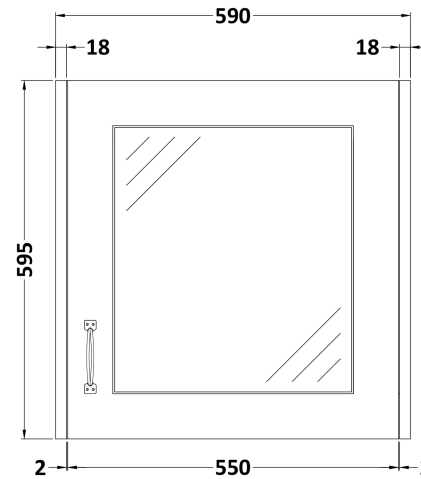

Sales Code: OLF213

Description: 600 Single Door Mirror Unit

Product Dimensions

Height (mm):	595
Width (mm):	590
Depth (mm):	162
Nett Weight (kg):	14.7

Packaging Dimensions

Height (mm):	640
Width (mm):	610
Depth (mm):	180
Gross Weight (kg):	15

Packaging Data

Box Colour:	Brown Cardboard Box
Box Qty:	1
Label Size:	100 x 50
Label Colour:	White Label
Label Qty:	2

Outer Box Dimensions (If Applicable)

Height (mm):	
Width (mm):	
Depth (mm):	
Gross Weight (kg):	
Barcode:	5055275812877

Product Details

Country of Origin:	United Kingdom
Fitting Instruction:	Yes
Certification:	FSC: Yes CE: Yes
Colour:	Stone Grey
Construction Method:	Cam & Wood Dowel
Construction Type:	Rigid
Cabinet Finish:	MFC Textured Woodgrain
Fascia Finish:	Mdf Vinyl Textured Woodgrain
Cabinet Thickness (mm):	18
Fascia Thickness (mm):	18
Drawer Included:	No
Drawer Type:	Not Applicable
No of Shelves:	1
Hinge Type:	110 Degree Inset Clip-On S/C
Hinge Included:	Yes
Adjustable Legs:	No
Fixings Included:	No
Handle Style:	Traditional
Handle Included:	Yes
Waste Shroud:	No
Handle Type:	Strap