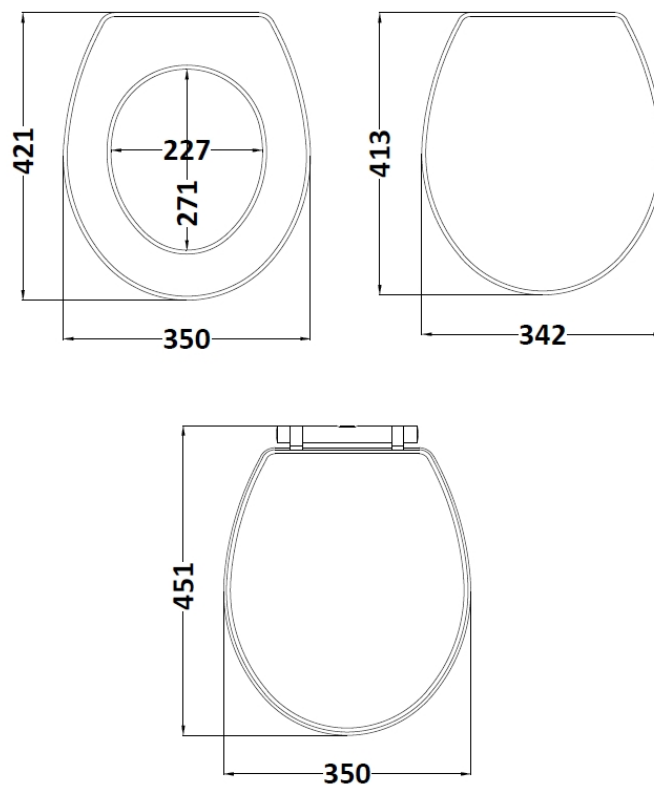

Sales Code: OLF199

Description: Carlton Toilet Seat

Product Dimensions

Length (mm):	451
Width (mm):	350
Height (mm):	60
Nett Weight (kg):	3

Packaging Dimensions

Length (mm):	480
Width (mm):	380
Height (mm):	60
Gross Weight (kg):	3

Packaging Data

Box Colour:	Brown Cardboard Box
Box Qty:	1
Label Size:	100 x 50
Label Colour:	White Label
Label Qty:	2

Outer Box Dimensions (If Applicable)

Length (mm):	
Width (mm):	
Height (mm):	
Gross Weight (kg):	
Barcode:	5056211851820

Product Details

Country of Origin:	United Kingdom
Fitting Instruction:	Yes
CE Certification:	Yes
Product Material:	Mdf Vinyl
Seat Type:	Round
Seat Function:	Soft Close
Hinge Centres (Min):	150
Hinge Centres (Max):	186
Hinge Material:	Zinc Alloy
Colour/Finish:	White Ash
Fixing Method:	Top Fix