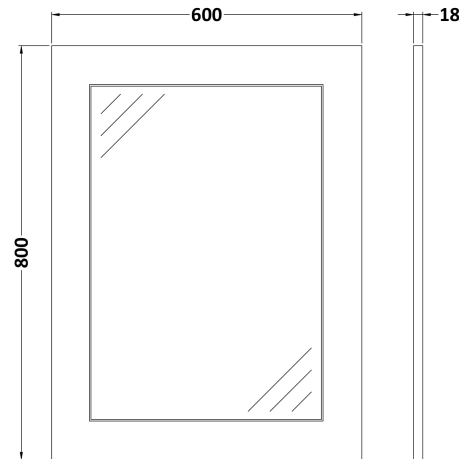

Sales Code: OLF114

Description: 600 X 800 Flat Mirror

Product Dimensions

Height (mm):	800
Width (mm):	600
Depth (mm):	58
Nett Weight (kg):	8.5

Packaging Dimensions

Height (mm):	825
Width (mm):	615
Depth (mm):	90
Gross Weight (kg):	8.5

Packaging Data

Box Colour:	Brown Cardboard Box
Box Qty:	1
Label Size:	100 x 50
Label Colour:	White Label
Label Qty:	1

Outer Box Dimensions (If Applicable)

Height (mm):	
Width (mm):	
Depth (mm):	
Gross Weight (kg):	
Barcode:	5056211851509

Product Details

Country of Origin:	United Kingdom
Fitting Instruction:	Yes
Certification:	FSC: Yes CE: Yes
Colour:	White Ash
Construction Method:	Cam & Wood Dowel
Construction Type:	Rigid
Cabinet Finish:	Not Applicable
Fascia Finish:	Mdf Vinyl Textured Woodgrain
Cabinet Thickness (mm):	
Fascia Thickness (mm):	18
Drawer Included:	Not Applicable
Drawer Type:	Not Applicable
No of Shelves:	0
Hinge Type:	Not Applicable
Hinge Included:	Not Applicable
Adjustable Legs:	Not Applicable
Fixings Included:	Yes
Handle Style:	Not Applicable
Handle Included:	Not Applicable
Waste Shroud:	Not Applicable
Handle Type:	Not Applicable