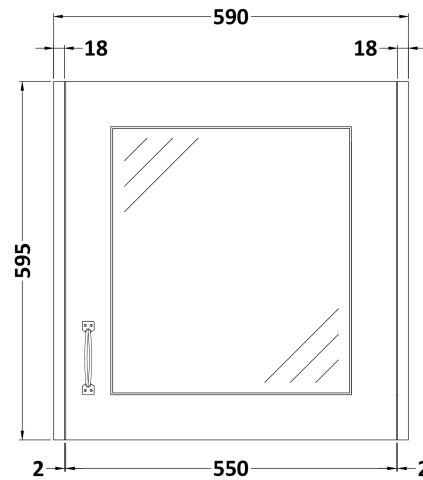

### Product Dimensions

Height (mm):	595
Width (mm):	590
Depth (mm):	162
Nett Weight (kg):	14.7

### Packaging Dimensions

Height (mm):	190
Width (mm):	610
Depth (mm):	625
Gross Weight (kg):	15

### Packaging Data

Box Colour:	Brown Cardboard Box
Box Qty:	1
Label Size:	100 x 50
Label Colour:	White Label
Label Qty:	2

### Outer Box Dimensions (If Applicable)

Height (mm):	
Width (mm):	
Depth (mm):	
Gross Weight (kg):	
Barcode:	5055275812860