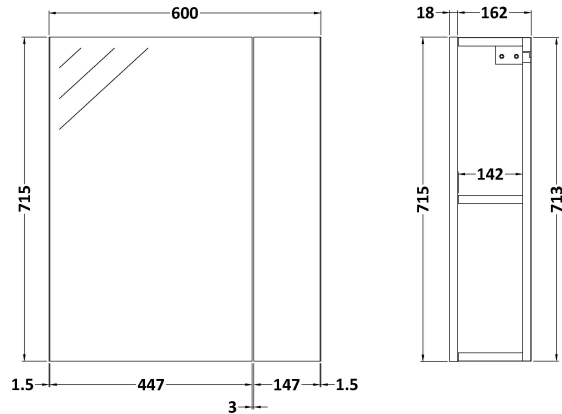

Sales Code: OFG418

Description: 600 Mirror Cab-72/25 Split (180mm Deep)

Product Dimensions

Height (mm):	715
Width (mm):	600
Depth (mm):	182
Nett Weight (kg):	20

Packaging Dimensions

Height (mm):	202
Width (mm):	625
Depth (mm):	735
Gross Weight (kg):	20

Packaging Data

Box Colour:	Brown Cardboard Box
Box Qty:	1
Label Size:	100 x 50
Label Colour:	White Label
Label Qty:	2

Outer Box Dimensions (If Applicable)

Height (mm):	
Width (mm):	
Depth (mm):	
Gross Weight (kg):	
Barcode:	5056211848028

Product Details

Country of Origin:	China
Fitting Instruction:	Yes
Certification:	FSC: Yes CE: Yes
Colour:	Gloss Grey Mist
Construction Method:	Cam & Wood Dowel
Construction Type:	Rigid
Cabinet Finish:	MFC Painted Gloss
Fascia Finish:	MFC Painted Gloss
Cabinet Thickness (mm):	16
Fascia Thickness (mm):	18
Drawer Included:	No
Drawer Type:	Not Applicable
No of Shelves:	1
Hinge Type:	95 Degree Clip-On Soft Close
Hinge Included:	Yes
Adjustable Legs:	No
Fixings Included:	Yes
Handle Style:	Not Applicable
Handle Included:	No
Waste Shroud:	No
Handle Type:	Handleless