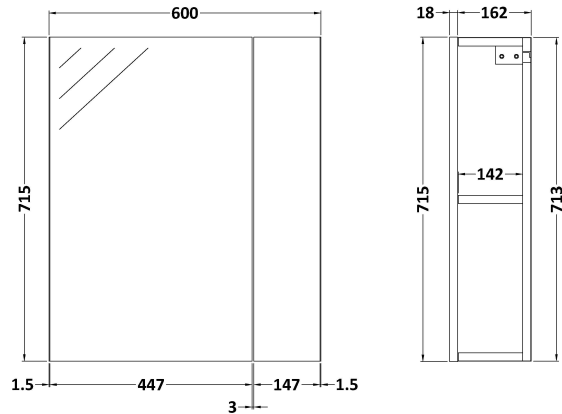

Sales Code: OFF118

Description: 600 Mirror Cab-75/25 Split (180mm Deep)

Product Dimensions

Height (mm):	715
Width (mm):	600
Depth (mm):	182
Nett Weight (kg):	20

Packaging Dimensions

Height (mm):	202
Width (mm):	620
Depth (mm):	735
Gross Weight (kg):	20

Packaging Data

Box Colour:	Brown Cardboard Box
Box Qty:	1
Label Size:	100 x 50
Label Colour:	Not Applicable
Label Qty:	0

Outer Box Dimensions (If Applicable)

Height (mm):	
Width (mm):	
Depth (mm):	
Gross Weight (kg):	
Barcode:	5055275826935

Product Details

Country of Origin:	United Kingdom
Fitting Instruction:	Yes
Certification:	FSC: Yes CE: No
Colour:	Gloss White
Construction Method:	Cam & Wood Dowel
Construction Type:	Rigid
Cabinet Finish:	MFC Painted Gloss
Fascia Finish:	Mdf Painted Gloss
Cabinet Thickness (mm):	16
Fascia Thickness (mm):	18
Drawer Included:	No
Drawer Type:	Not Applicable
No of Shelves:	2
Hinge Type:	95 Degree Clip-On Soft Close
Hinge Included:	Yes
Adjustable Legs:	No
Fixings Included:	Yes
Handle Style:	Not Applicable
Handle Included:	No
Waste Shroud:	No
Handle Type:	Handleless