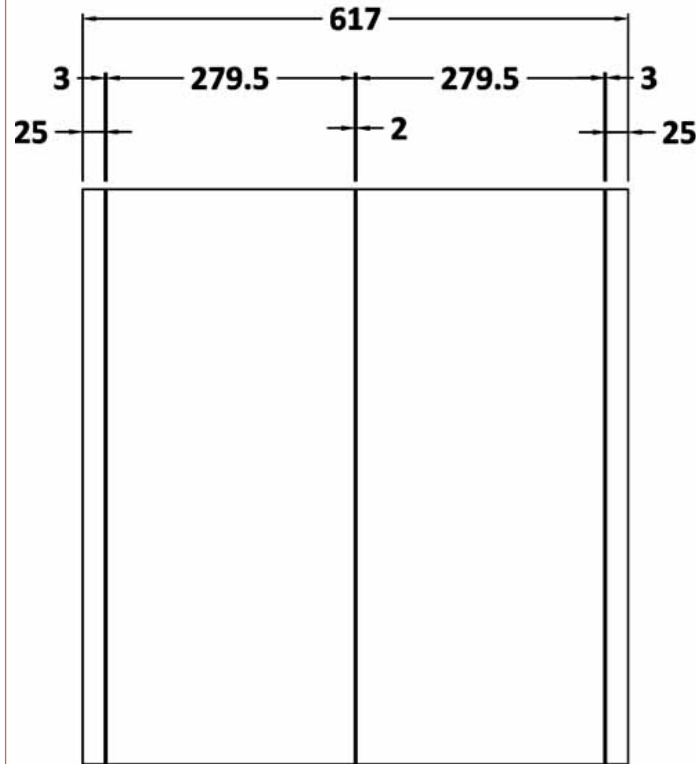

Sales Code: NVM913

Description: 600mm 2 Door Turin Mirror Cabinet

### Product Dimensions

Height (mm):	650
Width (mm):	600
Depth (mm):	110
Nett Weight (kg):	14.2

### Packaging Dimensions

Height (mm):	685
Width (mm):	625
Depth (mm):	125
Gross Weight (kg):	14.2

### Outer Box Dimensions (If Applicable)

Height (mm):	
Width (mm):	
Depth (mm):	
Gross Weight (kg):	
Barcode:	5056211878605