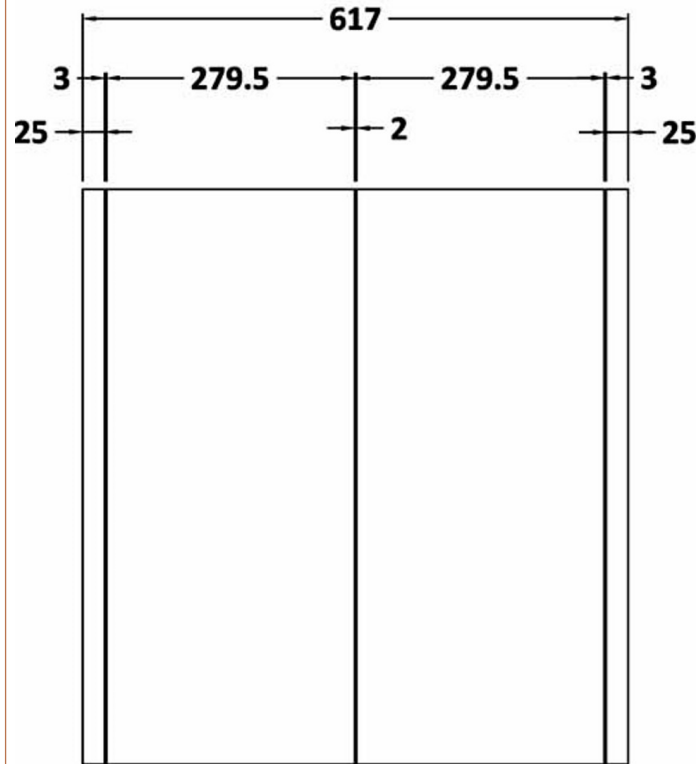

Sales Code: NVM413

Description: 600mm 2 Door Turin Mirror Cabinet

Product Dimensions

Height (mm):	650
Width (mm):	600
Depth (mm):	110
Nett Weight (kg):	14.2

Packaging Dimensions

Height (mm):	685
Width (mm):	625
Depth (mm):	125
Gross Weight (kg):	14.2

Packaging Data

Box Colour:	Brown Cardboard Box - Printed
Box Qty:	1
Label Size:	100 x 50
Label Colour:	Not Applicable
Label Qty:	0

Outer Box Dimensions (If Applicable)

Height (mm):	
Width (mm):	
Depth (mm):	
Gross Weight (kg):	
Barcode:	5056211872894

Product Details

Country of Origin:	China
Fitting Instruction:	Yes
Certification:	FSC: Yes CE: No
Colour:	Gloss Grey Mist
Construction Method:	Cam & Wood Dowel
Construction Type:	Rigid
Cabinet Finish:	MFC Painted Gloss
Fascia Finish:	MFC Painted Gloss
Cabinet Thickness (mm):	16
Fascia Thickness (mm):	18
Drawer Included:	No
Drawer Type:	Not Applicable
No of Shelves:	2
Hinge Type:	95 Degree Clip-On Soft Close
Hinge Included:	Yes
Adjustable Legs:	Not Applicable
Fixings Included:	Yes
Handle Style:	Contemporary
Handle Included:	Yes
Waste Shroud:	Not Applicable
Handle Type:	Bar