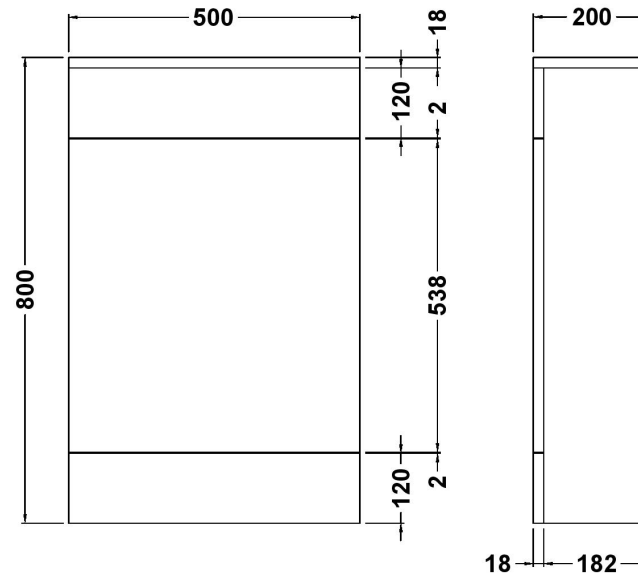

Sales Code: NVM141

Description: 500X200mm Turin Wc Unit

Product Dimensions

Height (mm):	800
Width (mm):	500
Depth (mm):	200
Nett Weight (kg):	13.77

Packaging Dimensions

Height (mm):	225
Width (mm):	525
Depth (mm):	845
Gross Weight (kg):	13.77

Packaging Data

Box Colour:	Brown Cardboard Box - Printed	
Box Qty:	1	
Label Size:	100 x 50	
Label Colour:	Not Applicable	
Label Qty:	0	

Outer Box Dimensions (If Applicable)

Height (mm):	
Width (mm):	
Depth (mm):	
Gross Weight (kg):	
Barcode:	5055146194118

Product Details

Country of Origin:	China	
Fitting Instruction:	Yes	
Certification:	FSC: Yes	CE: N/A
Colour:	Gloss White	
Construction Method:	Cam & Wood Dowel	
Construction Type:	Rigid	
Cabinet Finish:	MFC Painted Gloss	
Fascia Finish:	MFC Painted Gloss	
Cabinet Thickness (mm):	16	
Fascia Thickness (mm):	18	
Drawer Included:	No	
Drawer Type:	Not Applicable	
No of Shelves:	0	
Hinge Type:	Not Applicable	
Hinge Included:	No	
Adjustable Legs:	No	
Fixings Included:	Yes	
Handle Style:	Not Applicable	
Handle Included:	No	
Waste Shroud:	No	
Handle Type:	Not Applicable	