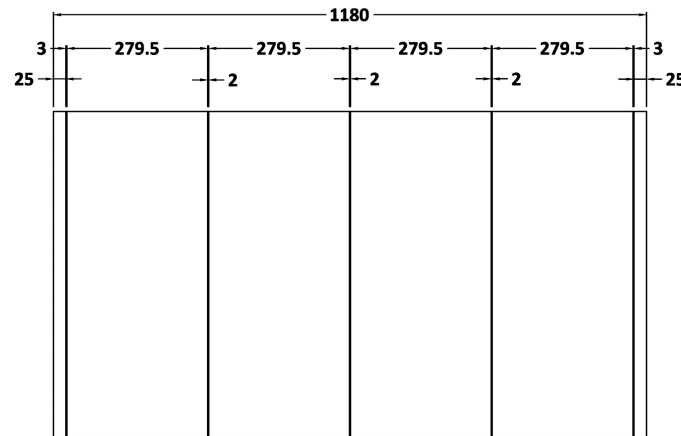

Sales Code: NVM118

Description: 1200mm 4 Door Mirrored Cabinet

Product Dimensions

Height (mm):	650
Width (mm):	1200
Depth (mm):	110
Nett Weight (kg):	30.85

Packaging Dimensions

Height (mm):	125
Width (mm):	1225
Depth (mm):	685
Gross Weight (kg):	30.85

Packaging Data

Box Colour:	Brown Cardboard Box - Printed
Box Qty:	1
Label Size:	100 x 50
Label Colour:	Not Applicable
Label Qty:	0

Outer Box Dimensions (If Applicable)

Height (mm):	
Width (mm):	
Depth (mm):	
Gross Weight (kg):	
Barcode:	5055369005390

Product Details

Country of Origin:	China
Fitting Instruction:	Yes
Certification:	FSC: Yes CE: No
Colour:	Gloss White
Construction Method:	Cam & Wood Dowel
Construction Type:	Rigid
Cabinet Finish:	MFC Painted Gloss
Fascia Finish:	Mdf Painted Gloss
Cabinet Thickness (mm):	
Fascia Thickness (mm):	18
Drawer Included:	No
Drawer Type:	Not Applicable
No of Shelves:	2
Hinge Type:	95 Degree Clip-On Soft Close
Hinge Included:	Yes
Adjustable Legs:	No, Not Required
Fixings Included:	Yes
Handle Style:	Contemporary
Handle Included:	Yes
Waste Shroud:	Not Applicable
Handle Type:	Bar