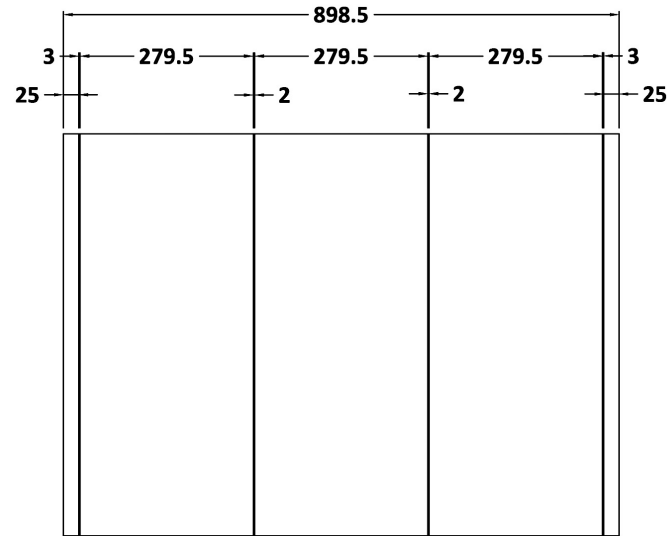

Sales Code: NVM116

Description: 900mm 3 Door Turin Mirror Cabinet

Product Dimensions

Height (mm):	650
Width (mm):	900
Depth (mm):	110
Nett Weight (kg):	23.15

Packaging Dimensions

Height (mm):	125
Width (mm):	925
Depth (mm):	685
Gross Weight (kg):	23.15

Packaging Data

Box Colour:	Brown Cardboard Box - Printed
Box Qty:	1
Label Size:	100 x 50
Label Colour:	Not Applicable
Label Qty:	0

Outer Box Dimensions (If Applicable)

Height (mm):	
Width (mm):	
Depth (mm):	
Gross Weight (kg):	
Barcode:	5055146193524

Product Details

Country of Origin:	China
Fitting Instruction:	Yes
Certification:	FSC: Yes CE: No
Colour:	Gloss White
Construction Method:	Cam & Wood Dowel
Construction Type:	Rigid
Cabinet Finish:	MFC Painted Gloss
Fascia Finish:	MFC Painted Gloss
Cabinet Thickness (mm):	
Fascia Thickness (mm):	18
Drawer Included:	No
Drawer Type:	Not Applicable
No of Shelves:	2
Hinge Type:	95 Degree Clip-On Soft Close
Hinge Included:	Yes
Adjustable Legs:	No, Not Required
Fixings Included:	Yes
Handle Style:	Contemporary
Handle Included:	Yes
Waste Shroud:	Not Applicable
Handle Type:	Not Applicable, Bar