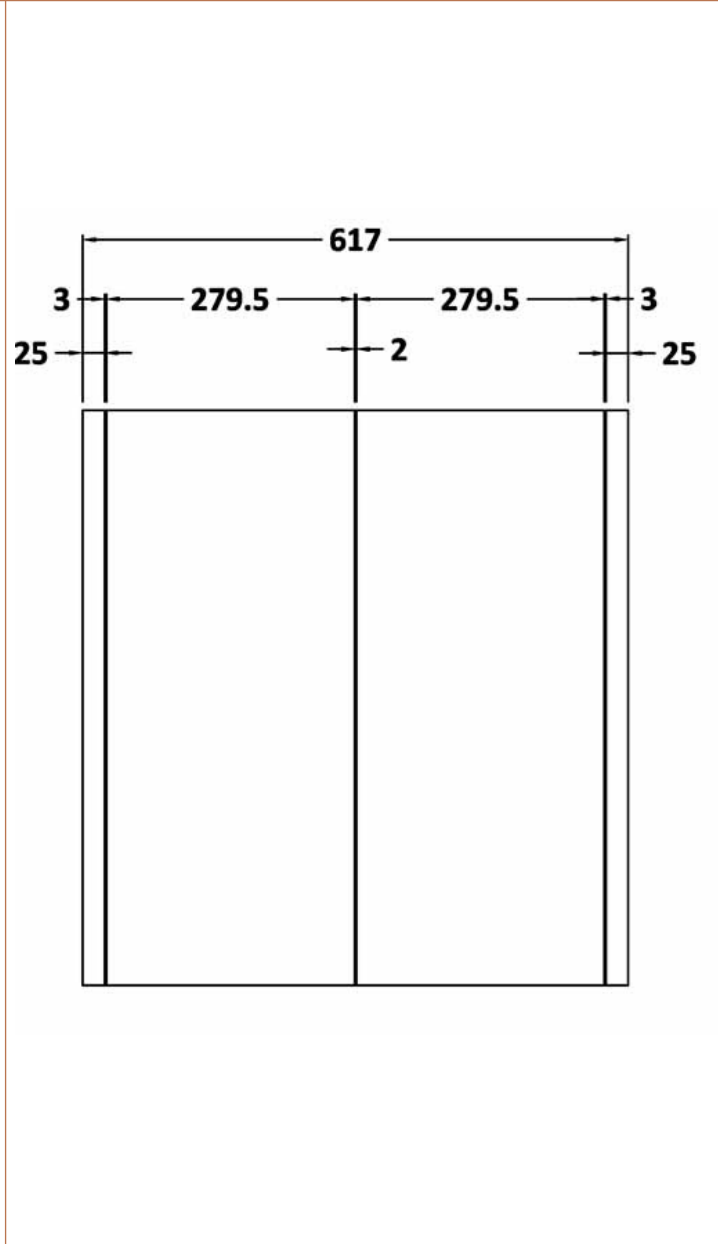

Sales Code: NVM113

Description: 600mm 2 Door Turin Mirror Cabinet

Product Dimensions

Height (mm):	650
Width (mm):	600
Depth (mm):	110
Nett Weight (kg):	15.46

Packaging Dimensions

Height (mm):	700
Width (mm):	670
Depth (mm):	140
Gross Weight (kg):	15.46

Packaging Data

Box Colour:	Brown Cardboard Box - Printed
Box Qty:	1
Label Size:	100 x 50
Label Colour:	Not Applicable
Label Qty:	0

Outer Box Dimensions (If Applicable)

Height (mm):	
Width (mm):	
Depth (mm):	
Gross Weight (kg):	
Barcode:	5055146193494

Product Details

Country of Origin:	China
Fitting Instruction:	Yes
Certification:	FSC: Yes CE: No
Colour:	Gloss White
Construction Method:	Cam & Wood Dowel
Construction Type:	Rigid
Cabinet Finish:	MFC Painted Gloss
Fascia Finish:	MFC Painted Gloss
Cabinet Thickness (mm):	
Fascia Thickness (mm):	18
Drawer Included:	No
Drawer Type:	Not Applicable
No of Shelves:	2
Hinge Type:	95 Degree Clip-On Soft Close
Hinge Included:	Yes
Adjustable Legs:	No, Not Required
Fixings Included:	Yes
Handle Style:	Contemporary
Handle Included:	Yes
Waste Shroud:	Not Applicable
Handle Type:	Not Applicable, Bar