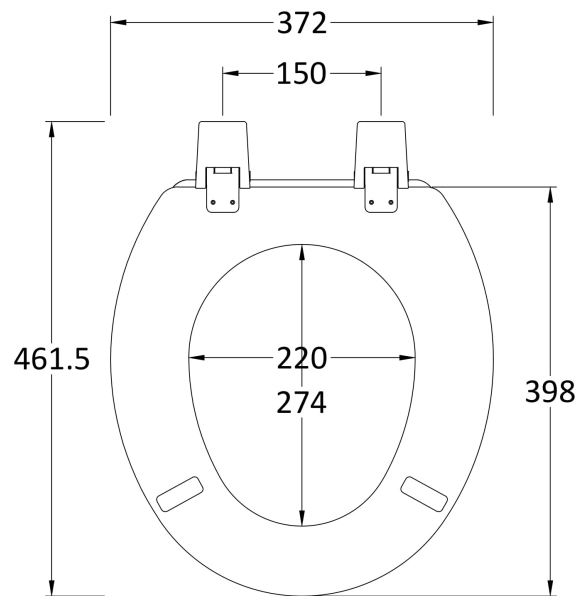

Sales Code: NTS303

Description: Trad Round Toilet Seat Plastic Hinges

Product Dimensions

Length (mm):	462
Width (mm):	372
Height (mm):	51
Nett Weight (kg):	3

Packaging Dimensions

Length (mm):	370
Width (mm):	470
Height (mm):	55
Gross Weight (kg):	3

Packaging Data

Box Colour:	White Cardboard Box - Printed
Box Qty:	1
Label Size:	100 x 50
Label Colour:	White Label
Label Qty:	1

Outer Box Dimensions (If Applicable)

Length (mm):	390
Width (mm):	370
Height (mm):	500
Gross Weight (kg):	17
Barcode:	5055369034352

Product Details

Country of Origin:	United Kingdom
Fitting Instruction:	No
CE Certification:	Yes
Product Material:	Moulded Wood
Seat Type:	Round
Seat Function:	Standard
Hinge Centres (Min):	139
Hinge Centres (Max):	171
Hinge Material:	Polypropylene
Colour/Finish:	White
Fixing Method:	Bottom Fix