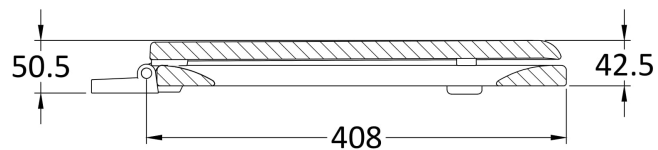

Sales Code: NTS303

Description: Trad Round Toilet Seat Plastic Hinges

Product Dimensions

Length (mm):	462
Width (mm):	372
Height (mm):	51
Nett Weight (kg):	3

Packaging Dimensions

Length (mm):	370
Width (mm):	470
Height (mm):	55
Gross Weight (kg):	3

Packaging Data

Box Colour:	White Cardboard Box - Printed
Box Qty:	1
Label Size:	100 x 50
Label Colour:	White Label
Label Qty:	1

Outer Box Dimensions (If Applicable)

Length (mm):	390
Width (mm):	370
Height (mm):	500
Gross Weight (kg):	17
Barcode:	5055369034352

Product Details

Country of Origin:	United Kingdom
Fitting Instruction:	No
CE Certification:	Yes
Product Material:	Moulded Wood
Seat Type:	Round
Seat Function:	Standard
Hinge Centres (Min):	139
Hinge Centres (Max):	171
Hinge Material:	Polypropylene
Colour/Finish:	White
Fixing Method:	Bottom Fix