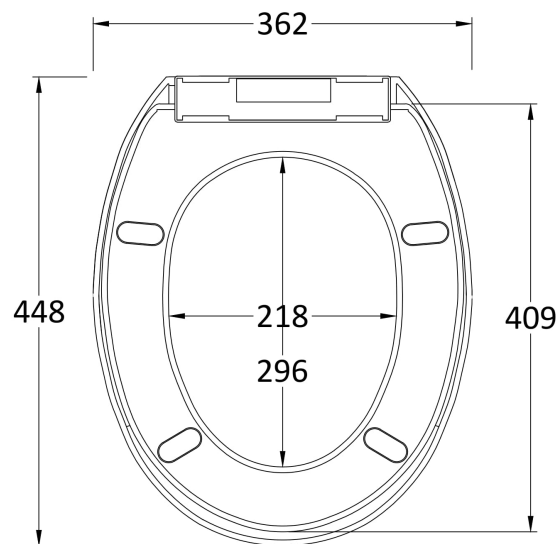

Sales Code: NTS008

Description: Standard Round Seat, Sc, Top Fix

Product Dimensions

Length (mm):	448
Width (mm):	362
Height (mm):	60
Nett Weight (kg):	2.1

Packaging Dimensions

Length (mm):	450
Width (mm):	360
Height (mm):	80
Gross Weight (kg):	2.1

Packaging Data

Box Colour:	White Cardboard Box - Printed
Box Qty:	1
Label Size:	100 x 50
Label Colour:	Not Applicable
Label Qty:	2

Outer Box Dimensions (If Applicable)

Length (mm):	480
Width (mm):	330
Height (mm):	400
Gross Weight (kg):	14
Barcode:	5055369085156

Product Details

Country of Origin:	China
Fitting Instruction:	No
CE Certification:	Not Applicable
Product Material:	Polypropylene
Seat Type:	Round
Seat Function:	Soft Close
Hinge Centres (Min):	127.5
Hinge Centres (Max):	171.5
Hinge Material:	Polypropylene
Colour/Finish:	White
Fixing Method:	Top Fix