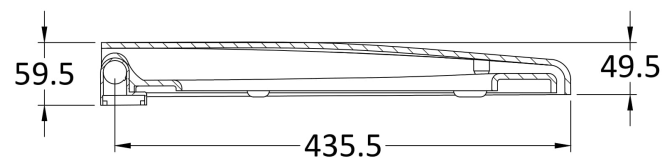

Sales Code: NTS008

Description: Standard Round Seat, Sc, Top Fix

Product Dimensions

Length (mm):	448
Width (mm):	362
Height (mm):	60
Nett Weight (kg):	2.1

Packaging Dimensions

Length (mm):	450
Width (mm):	360
Height (mm):	80
Gross Weight (kg):	2.1

Packaging Data

Box Colour:	White Cardboard Box - Printed
Box Qty:	1
Label Size:	100 x 50
Label Colour:	Not Applicable
Label Qty:	2

Outer Box Dimensions (If Applicable)

Length (mm):	480
Width (mm):	330
Height (mm):	400
Gross Weight (kg):	14
Barcode:	5055369085156

Product Details

Country of Origin:	China
Fitting Instruction:	No
CE Certification:	Not Applicable
Product Material:	Polypropylene
Seat Type:	Round
Seat Function:	Soft Close
Hinge Centres (Min):	127.5
Hinge Centres (Max):	171.5
Hinge Material:	Polypropylene
Colour/Finish:	White
Fixing Method:	Top Fix