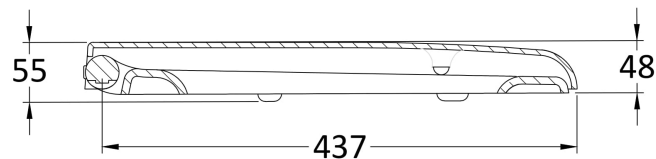

Sales Code: NTS004

Description: Luxury D Shape Seat, Sc, Qr, Top Fix

Product Dimensions

Length (mm):	453
Width (mm):	366
Height (mm):	55
Nett Weight (kg):	2

Packaging Dimensions

Length (mm):	455
Width (mm):	380
Height (mm):	55
Gross Weight (kg):	2.29

Packaging Data

Box Colour:	White Cardboard Box - Printed
Box Qty:	1
Label Size:	100 x 50
Label Colour:	Not Applicable
Label Qty:	2

Outer Box Dimensions (If Applicable)

Length (mm):	400
Width (mm):	490
Height (mm):	320
Gross Weight (kg):	16
Barcode:	5060272825928

Product Details

Country of Origin:	China
Fitting Instruction:	Yes
CE Certification:	Not Applicable
Product Material:	Urea
Seat Type:	D Shape
Seat Function:	Soft Close
Hinge Centres (Min):	90
Hinge Centres (Max):	190
Hinge Material:	Polypropylene
Colour/Finish:	White
Fixing Method:	Quick Release