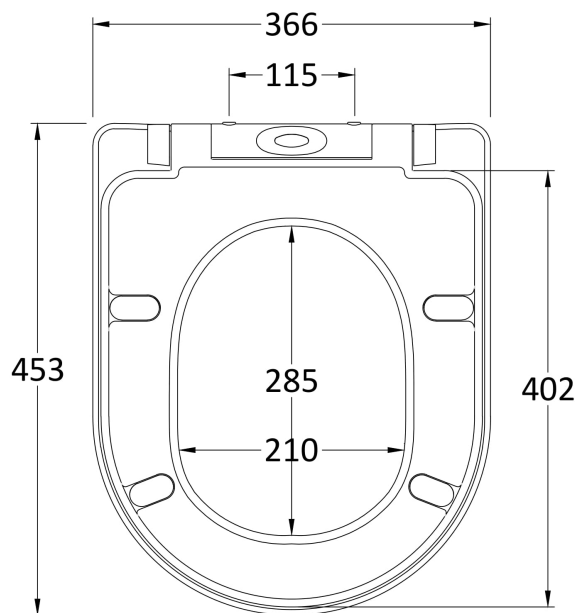

Sales Code: NTS004

Description: Luxury D Shape Seat, Sc, Qr, Top Fix

Product Dimensions

Length (mm):	453
Width (mm):	366
Height (mm):	55
Nett Weight (kg):	2

Packaging Dimensions

Length (mm):	455
Width (mm):	380
Height (mm):	55
Gross Weight (kg):	2.29

Packaging Data

Box Colour:	White Cardboard Box - Printed
Box Qty:	1
Label Size:	100 x 50
Label Colour:	Not Applicable
Label Qty:	2

Outer Box Dimensions (If Applicable)

Length (mm):	400
Width (mm):	490
Height (mm):	320
Gross Weight (kg):	16
Barcode:	5060272825928

Product Details

Country of Origin:	China
Fitting Instruction:	Yes
CE Certification:	Not Applicable
Product Material:	Urea
Seat Type:	D Shape
Seat Function:	Soft Close
Hinge Centres (Min):	90
Hinge Centres (Max):	190
Hinge Material:	Polypropylene
Colour/Finish:	White
Fixing Method:	Quick Release