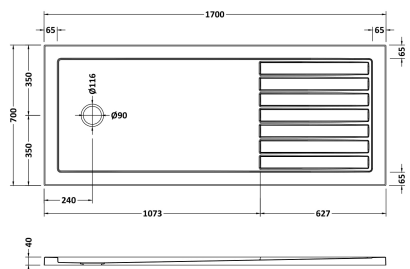

### Product Dimensions

Length (mm):	1700
Width (mm):	700
Height (mm):	40
Nett Weight (kg):	33.5

### Packaging Dimensions

Length (mm):	1740
Width (mm):	740
Height (mm):	80
Gross Weight (kg):	34

### Packaging Data

Box Colour:	Shrinkwrap & Polystyrene
Box Qty:	1
Label Size:	100 x 50
Label Colour:	White Label
Label Qty:	2

### Outer Box Dimensions (If Applicable)

Length (mm):	
Width (mm):	
Height (mm):	
Gross Weight (kg):	
Barcode:	5056211855385