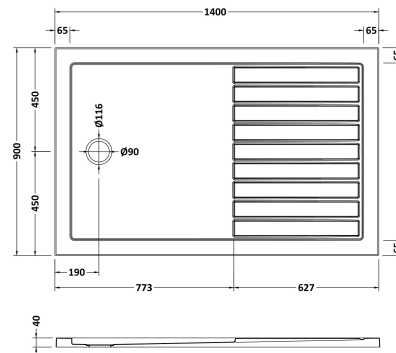

Sales Code: NTP1490

Description: Walk In Tray 1400 X 900

Product Dimensions

Length (mm):	1400
Width (mm):	900
Height (mm):	40
Nett Weight (kg):	31.5

Packaging Dimensions

Length (mm):	1440
Width (mm):	940
Height (mm):	80
Gross Weight (kg):	32

Packaging Data

Box Colour:	Shrinkwrap & Polystyrene
Box Qty:	1
Label Size:	100 x 50
Label Colour:	White Label
Label Qty:	2

Outer Box Dimensions (If Applicable)

Length (mm):	
Width (mm):	
Height (mm):	
Gross Weight (kg):	
Barcode:	5056211850731

Product Details

Country of Origin:	United Kingdom
Fitting Instruction:	Yes
CE Certification:	Yes
Colour/Finish:	White
Product Material:	Acrylic Capped ABS
Material Colour Reference:	European White
Radius:	0
Waste Required (mm):	90
Compatible with Leg Kit:	Yes