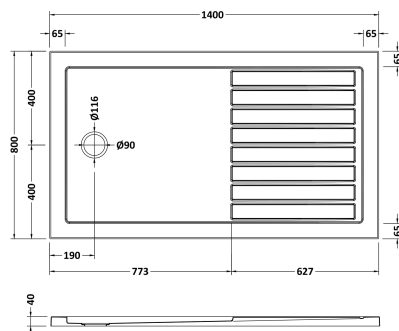

### Product Dimensions

Length (mm):	1400
Width (mm):	800
Height (mm):	40
Nett Weight (kg):	31.5

### Packaging Dimensions

Length (mm):	1440
Width (mm):	840
Height (mm):	80
Gross Weight (kg):	32

### Packaging Data

Box Colour:	Shrinkwrap & Polystyrene
Box Qty:	1
Label Size:	100 x 50
Label Colour:	White Label
Label Qty:	2

### Outer Box Dimensions (If Applicable)

Length (mm):	
Width (mm):	
Height (mm):	
Gross Weight (kg):	
Barcode:	5056211855378