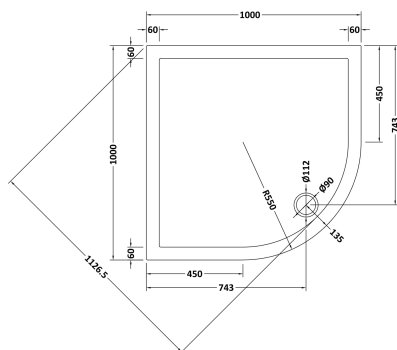

### Product Dimensions

Length (mm):	1000
Width (mm):	1000
Height (mm):	40
Nett Weight (kg):	24.3

### Packaging Dimensions

Length (mm):	1040
Width (mm):	1040
Height (mm):	80
Gross Weight (kg):	24.3

### Packaging Data

Box Colour:	Shrinkwrap & Polystyrene
Box Qty:	1
Label Size:	100 x 50
Label Colour:	White Label
Label Qty:	2

### Outer Box Dimensions (If Applicable)

Length (mm):	
Width (mm):	
Height (mm):	
Gross Weight (kg):	
Barcode:	5055369006212