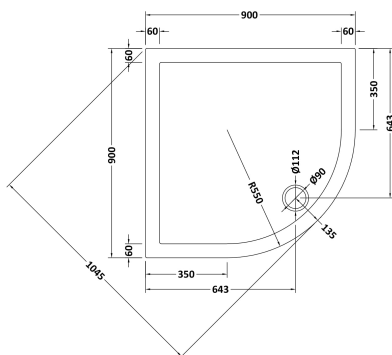

Sales Code: NTP106

Description: Quad Tray 900 X 900

Product Dimensions

Length (mm):	900
Width (mm):	900
Height (mm):	40
Nett Weight (kg):	19.9

Packaging Dimensions

Length (mm):	940
Width (mm):	940
Height (mm):	80
Gross Weight (kg):	19.9

Packaging Data

Box Colour:	Shrinkwrap & Polystyrene
Box Qty:	1
Label Size:	100 x 50
Label Colour:	White Label
Label Qty:	2

Outer Box Dimensions (If Applicable)

Length (mm):	
Width (mm):	
Height (mm):	
Gross Weight (kg):	
Barcode:	5055369006205

Product Details

Country of Origin:	United Kingdom
Fitting Instruction:	Yes
CE Certification:	Yes
Colour/Finish:	White
Product Material:	Acrylic Capped ABS Caco3 & Pu
Material Colour Reference:	European White
Radius:	550
Waste Required (mm):	90
Compatible with Leg Kit:	Yes