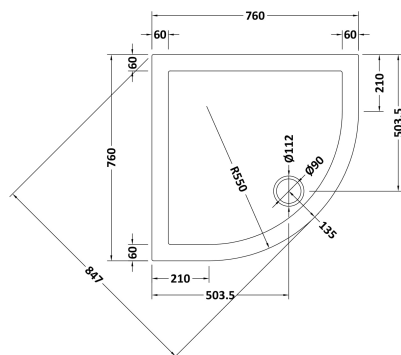

Sales Code: NTP097

Description: Quad Tray 760 X 760

Product Dimensions

Length (mm):	760
Width (mm):	760
Height (mm):	40
Nett Weight (kg):	12

Packaging Dimensions

Length (mm):	800
Width (mm):	800
Height (mm):	85
Gross Weight (kg):	12

Packaging Data

Box Colour:	Shrinkwrap & Polystyrene
Box Qty:	1
Label Size:	100 x 50
Label Colour:	White Label
Label Qty:	2

Outer Box Dimensions (If Applicable)

Length (mm):	
Width (mm):	
Height (mm):	
Gross Weight (kg):	
Barcode:	5056211803607

Product Details

Country of Origin:	United Kingdom
Fitting Instruction:	Yes
CE Certification:	Yes
Colour/Finish:	White
Product Material:	Acrylic Capped ABS Caco3 & Pu
Material Colour Reference:	European White
Radius:	550
Waste Required (mm):	90
Compatible with Leg Kit:	Yes