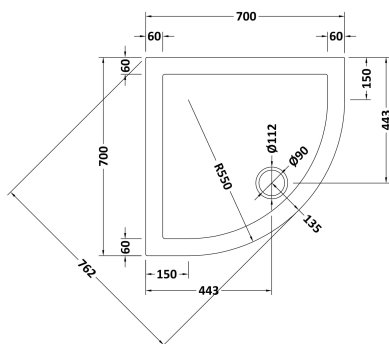

### Product Dimensions

Length (mm):	700
Width (mm):	700
Height (mm):	40
Nett Weight (kg):	11.5

### Packaging Dimensions

Length (mm):	840
Width (mm):	840
Height (mm):	80
Gross Weight (kg):	12

### Packaging Data

Box Colour:	Shrinkwrap & Polystyrene
Box Qty:	1
Label Size:	100 x 50
Label Colour:	White Label
Label Qty:	2

### Outer Box Dimensions (If Applicable)

Length (mm):	
Width (mm):	
Height (mm):	
Gross Weight (kg):	
Barcode:	5055275885536