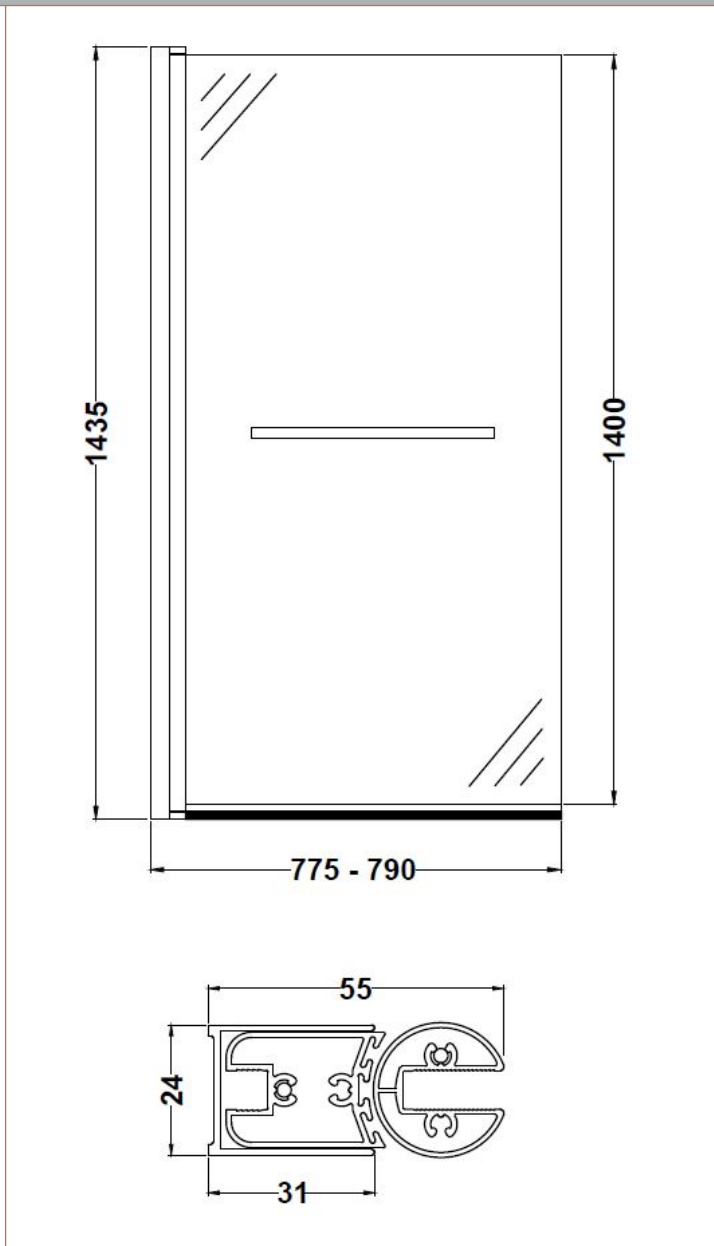

Sales Code: NSSQR

Description: Square Bath Screen, Rail (6)

**Product Dimensions**

Height (mm):	1435
Width (mm):	790
Depth (mm):	38
Nett Weight (kg):	18.9

**Packaging Dimensions**

Height (mm):	55
Width (mm):	810
Length (mm):	1460
Gross Weight (kg):	18.9

**Packaging Data**

Box Colour:	Brown Cardboard Box - Printed
Box Qty:	1
Label Size:	x
Label Colour:	Not Applicable
Label Qty:	0

**Outer Box Dimensions (If Applicable)**

Height (mm):	
Width (mm):	
Depth (mm):	
Length (mm):	
Gross Weight (kg):	
Barcode:	5055369001378

**Product Details**

Country of Origin:	China
Fitting Instruction:	Yes
CE Approval:	Yes
Profile Material:	Aluminium
Profile Finish:	Polished Chrome
Adjustments (mm):	770mm - 790mm
Entry Width (mm):	N/A
Swing In Dim (mm):	700mm
Swing Out Dim (mm):	700mm
Radius (mm):	Not Applicable
Glass Thickness (mm):	6
Easy Fit:	No
Easy Clean:	No
Handle Style:	Not Applicable
Handle Material:	Not Applicable
Enclosure Design:	Frameless
Wheel Type:	Not Applicable
Support Bar Included:	Support Bar Not Included
Extras:	Towel Rail