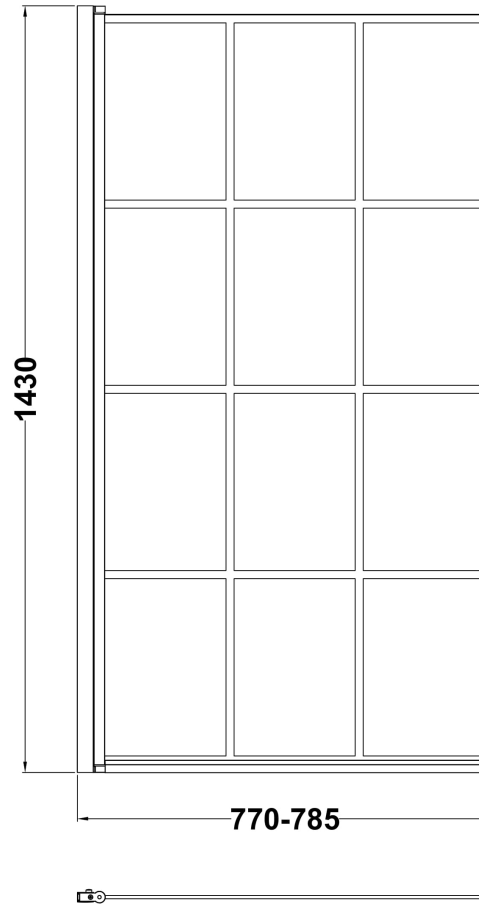

Sales Code: NSSQBF

Description: Square Framed Bath Screen (6)

**Product Dimensions**

Height (mm):	1435
Width (mm):	790
Depth (mm):	38
Nett Weight (kg):	18.4

**Packaging Dimensions**

Height (mm):	55
Width (mm):	810
Length (mm):	1460
Gross Weight (kg):	18.4

**Packaging Data**

Box Colour:	Brown Cardboard Box - Printed
Box Qty:	1
Label Size:	x
Label Colour:	Not Applicable
Label Qty:	0

**Outer Box Dimensions (If Applicable)**

Height (mm):	
Width (mm):	
Depth (mm):	
Length (mm):	
Gross Weight (kg):	
Barcode:	5056211881261

**Product Details**

Country of Origin:	China
Fitting Instruction:	No
CE Approval:	
Profile Material:	Aluminium
Profile Finish:	Matt Black
Adjustments (mm):	770mm - 785mm
Entry Width (mm):	
Swing In Dim (mm):	
Swing Out Dim (mm):	
Radius (mm):	Not Applicable
Glass Thickness (mm):	6
Easy Fit:	No
Easy Clean:	No
Handle Style:	Not Applicable
Handle Material:	Not Applicable
Enclosure Design:	Frameless
Wheel Type:	Not Applicable
Support Bar Included:	Support Bar Not Included
Extras:	None