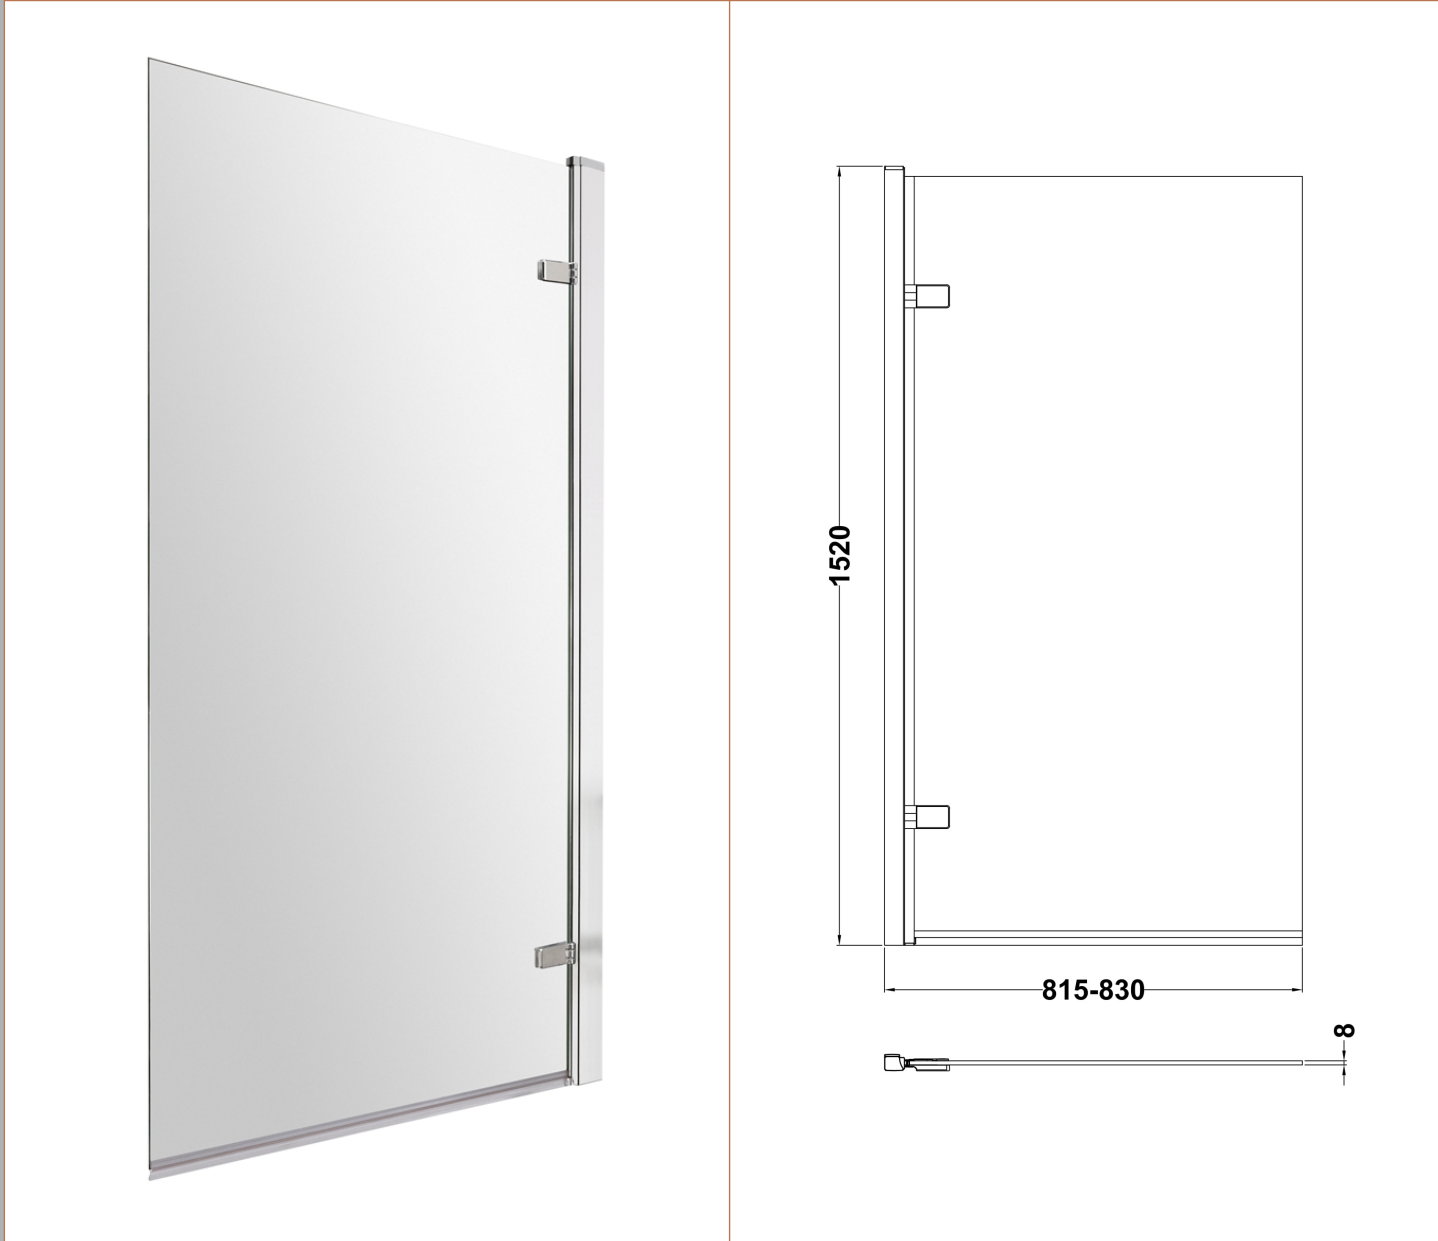

Sales Code: NSSQ7

Description: Square Hinged Bath Screen (8)

Product Dimensions

Height (mm):	1520
Width (mm):	830
Depth (mm):	38
Nett Weight (kg):	22.1

Packaging Dimensions

Height (mm):	50
Width (mm):	835
Length (mm):	1560
Gross Weight (kg):	22.6

Packaging Data

Box Colour:	Brown Cardboard Box - Printed
Box Qty:	1
Label Size:	x
Label Colour:	Not Applicable
Label Qty:	0

Outer Box Dimensions (If Applicable)

Height (mm):	
Width (mm):	
Depth (mm):	
Length (mm):	
Gross Weight (kg):	
Barcode:	5056211873112

Product Details

Country of Origin:	China
Fitting Instruction:	No
CE Approval:	
Profile Material:	Aluminium
Profile Finish:	Polished Chrome
Adjustments (mm):	815- 830mm
Entry Width (mm):	
Swing In Dim (mm):	
Swing Out Dim (mm):	
Radius (mm):	Not Applicable
Glass Thickness (mm):	8
Easy Fit:	No
Easy Clean:	No
Handle Style:	Not Applicable
Handle Material:	Not Applicable
Enclosure Design:	Frameless
Wheel Type:	Not Applicable
Support Bar Included:	Support Bar Not Included
Extras:	None