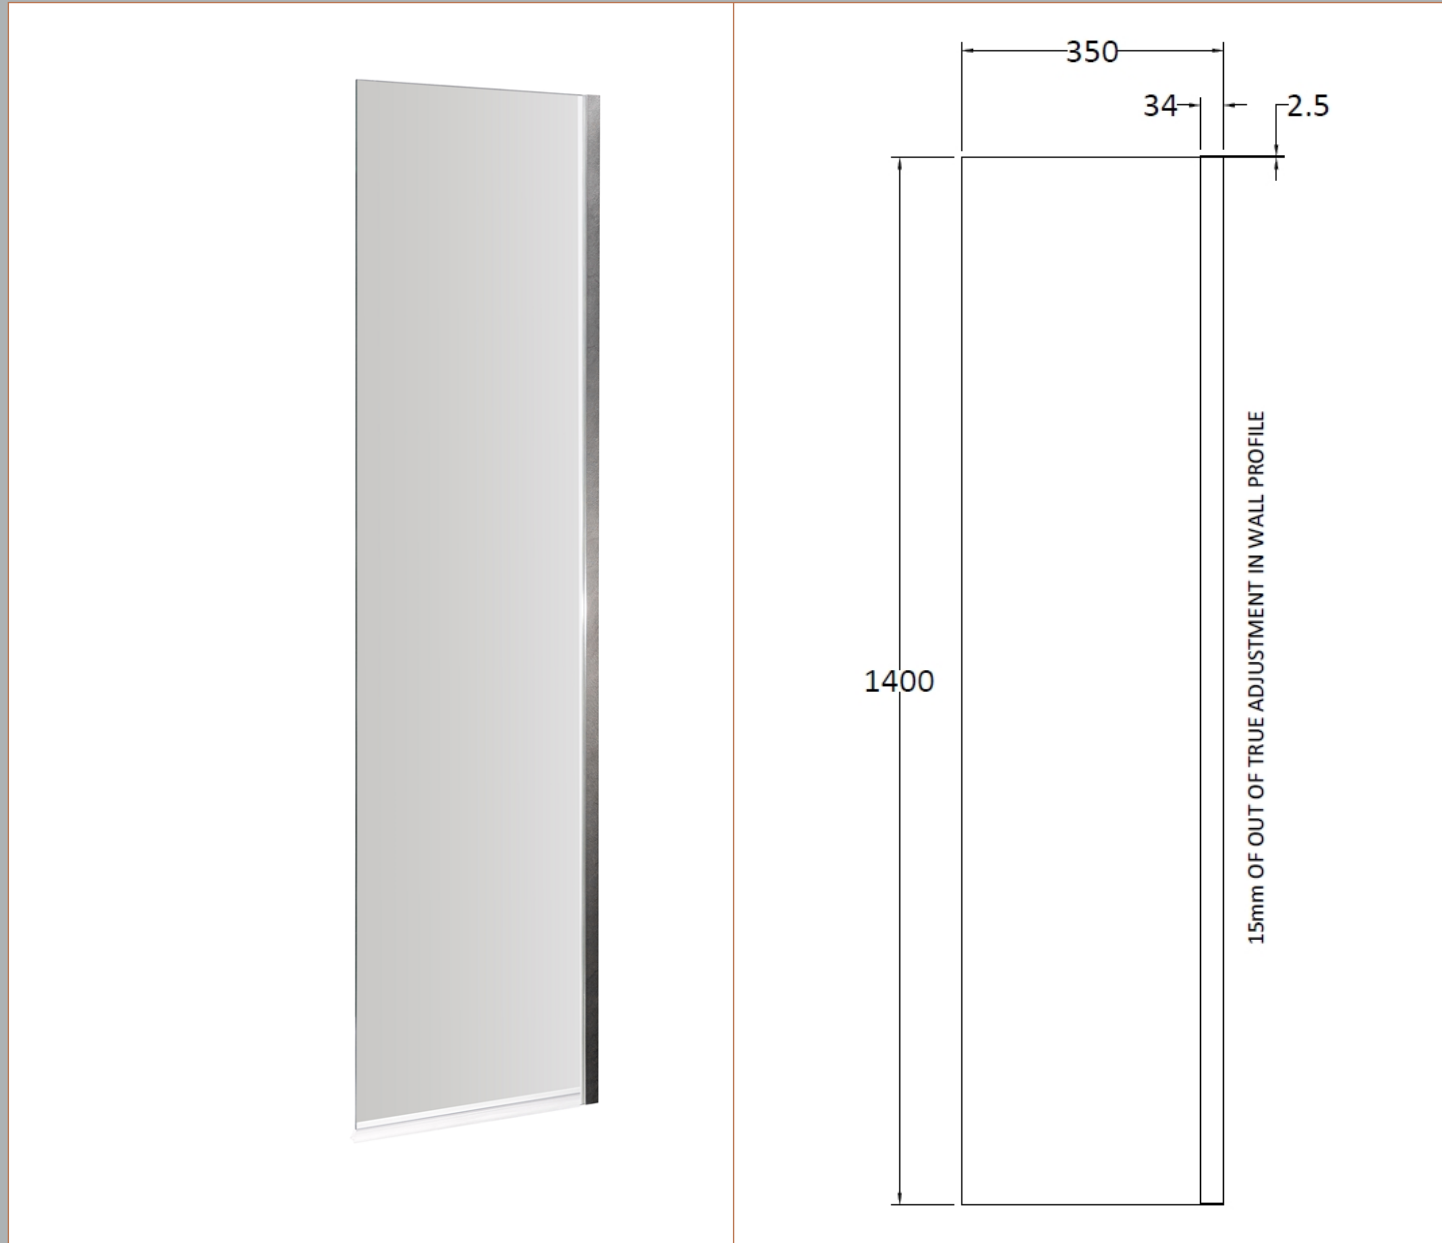

Sales Code: NSSF1

Description: 350 X 1400mm Fixed Bath Screen

Product Dimensions

Height (mm):	1440
Width (mm):	350
Depth (mm):	26
Nett Weight (kg):	9.6

Packaging Dimensions

Height (mm):	1440
Width (mm):	390
Length (mm):	50
Gross Weight (kg):	9.6

Packaging Data

Box Colour:	Brown Cardboard Box - Printed
Box Qty:	1
Label Size:	x
Label Colour:	Not Applicable
Label Qty:	

Outer Box Dimensions (If Applicable)

Height (mm):	
Width (mm):	
Depth (mm):	
Length (mm):	
Gross Weight (kg):	
Barcode:	5055275897720

Product Details

Country of Origin:	China
Fitting Instruction:	Yes
CE Approval:	Yes
Profile Material:	Aluminium
Profile Finish:	Polished Chrome
Adjustments (mm):	15mm
Entry Width (mm):	N/A
Swing In Dim (mm):	N/A
Swing Out Dim (mm):	N/A
Radius (mm):	Not Applicable
Glass Thickness (mm):	6
Easy Fit:	No
Easy Clean:	No
Handle Style:	Not Applicable
Handle Material:	Not Applicable
Enclosure Design:	Frameless
Wheel Type:	Not Applicable
Support Bar Included:	Support Bar Not Included
Extras:	None