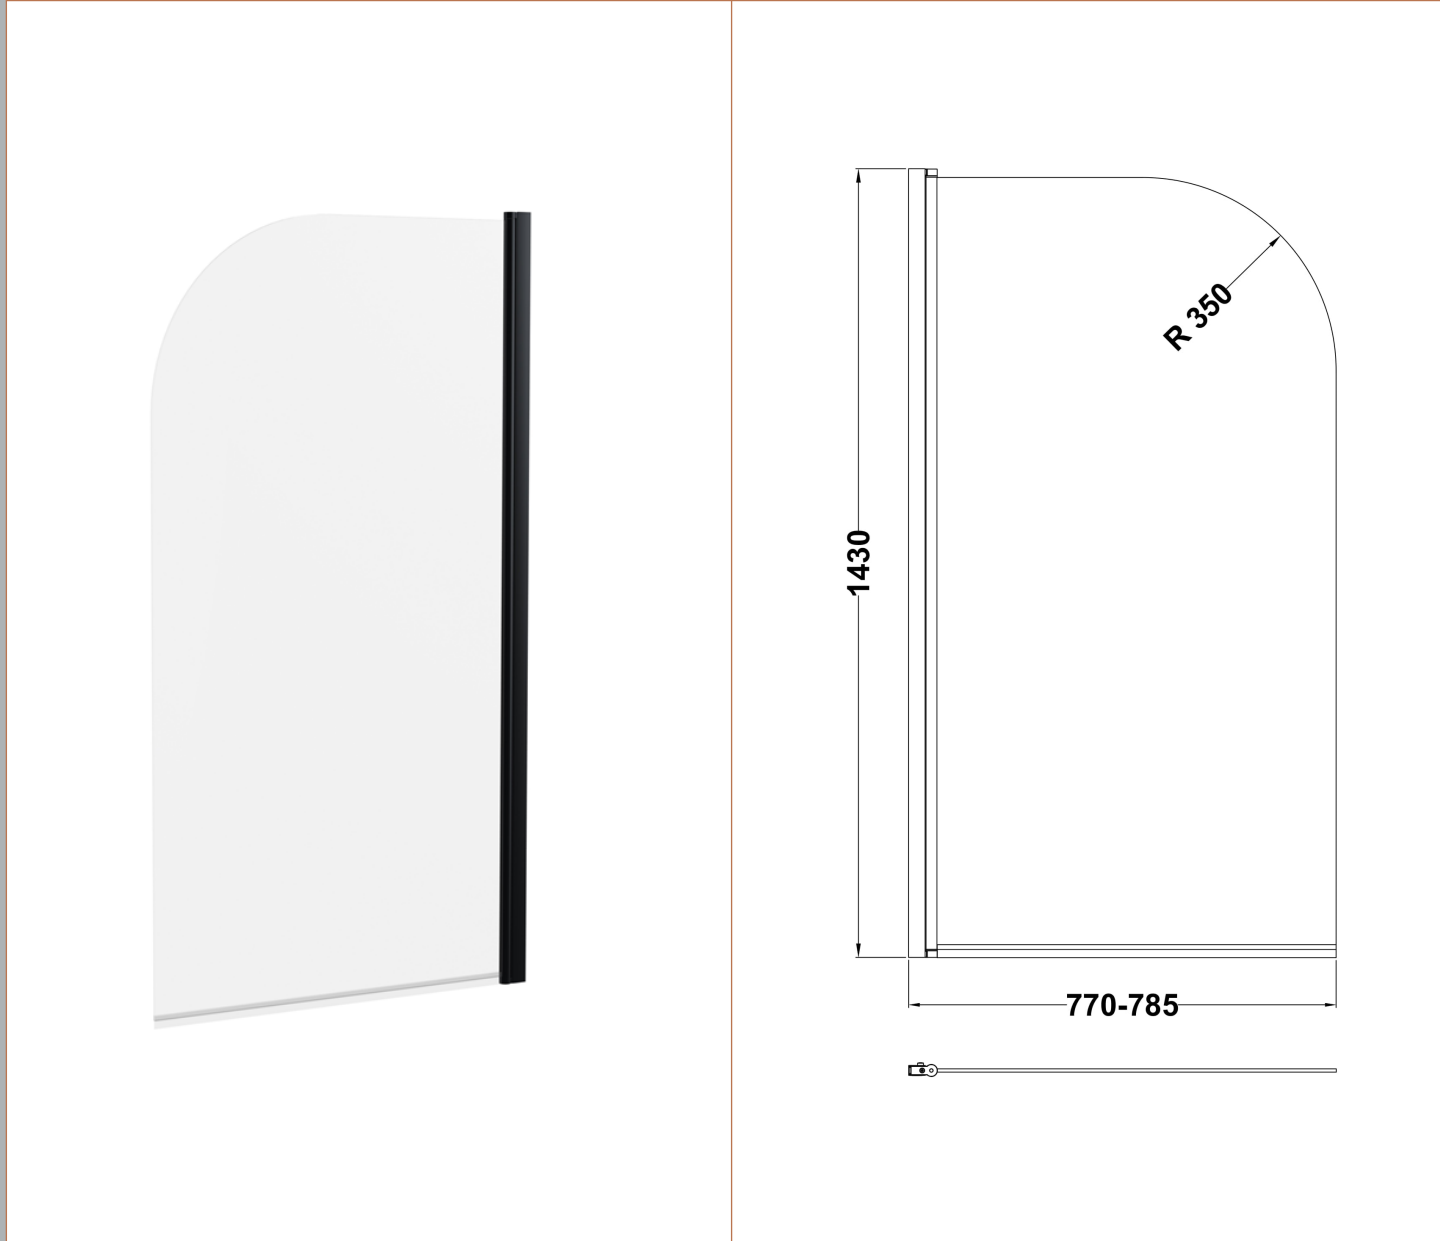

Sales Code: NSS7BP

Description: Round Bath Screen (6)

### Product Dimensions

Height (mm):	1435
Width (mm):	790
Depth (mm):	38
Nett Weight (kg):	16.9

### Packaging Dimensions

Height (mm):	55
Width (mm):	810
Length (mm):	1460
Gross Weight (kg):	17.2

### Outer Box Dimensions (If Applicable)

Height (mm):	
Width (mm):	
Depth (mm):	
Length (mm):	
Gross Weight (kg):	
Barcode:	5056211881308