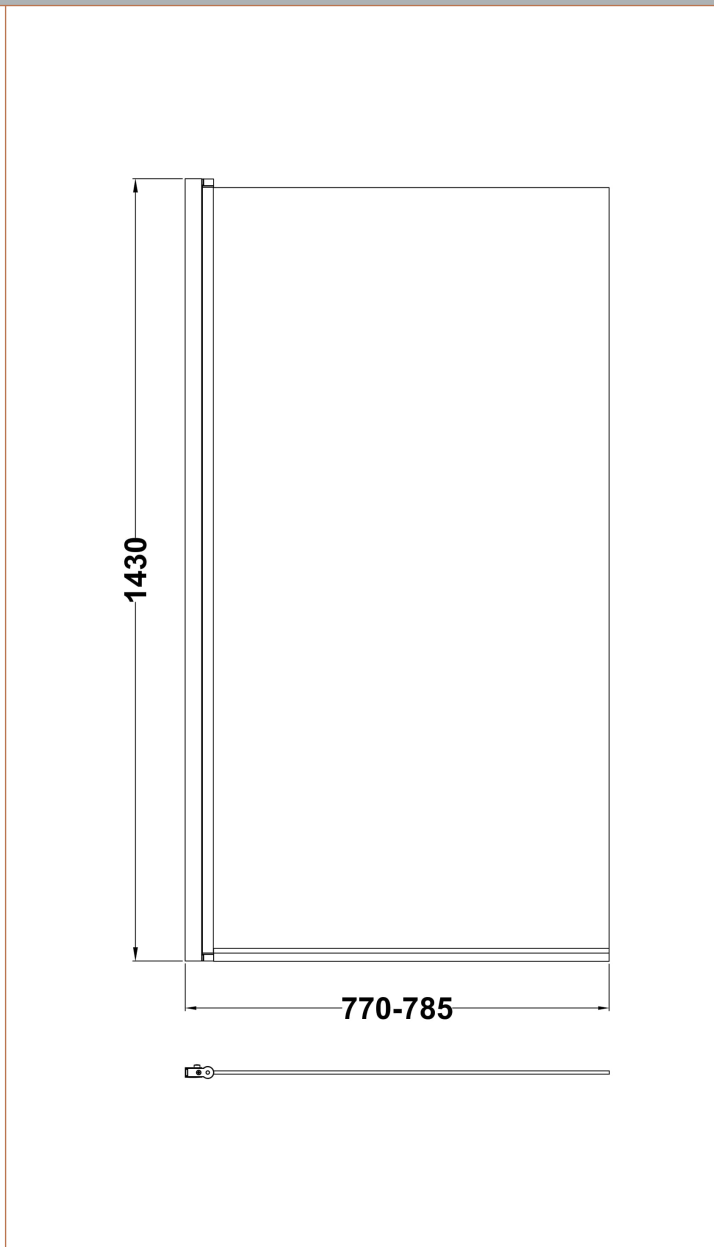

Sales Code: NSS6BP

Description: Square Bath Screen (6)

### Product Dimensions

Height (mm):	1400
Width (mm):	790
Depth (mm):	38
Nett Weight (kg):	17

### Packaging Dimensions

Height (mm):	50
Width (mm):	805
Length (mm):	1460
Gross Weight (kg):	17.3

### Outer Box Dimensions (If Applicable)

Height (mm):	
Width (mm):	
Depth (mm):	
Length (mm):	
Gross Weight (kg):	
Barcode:	5056211881292