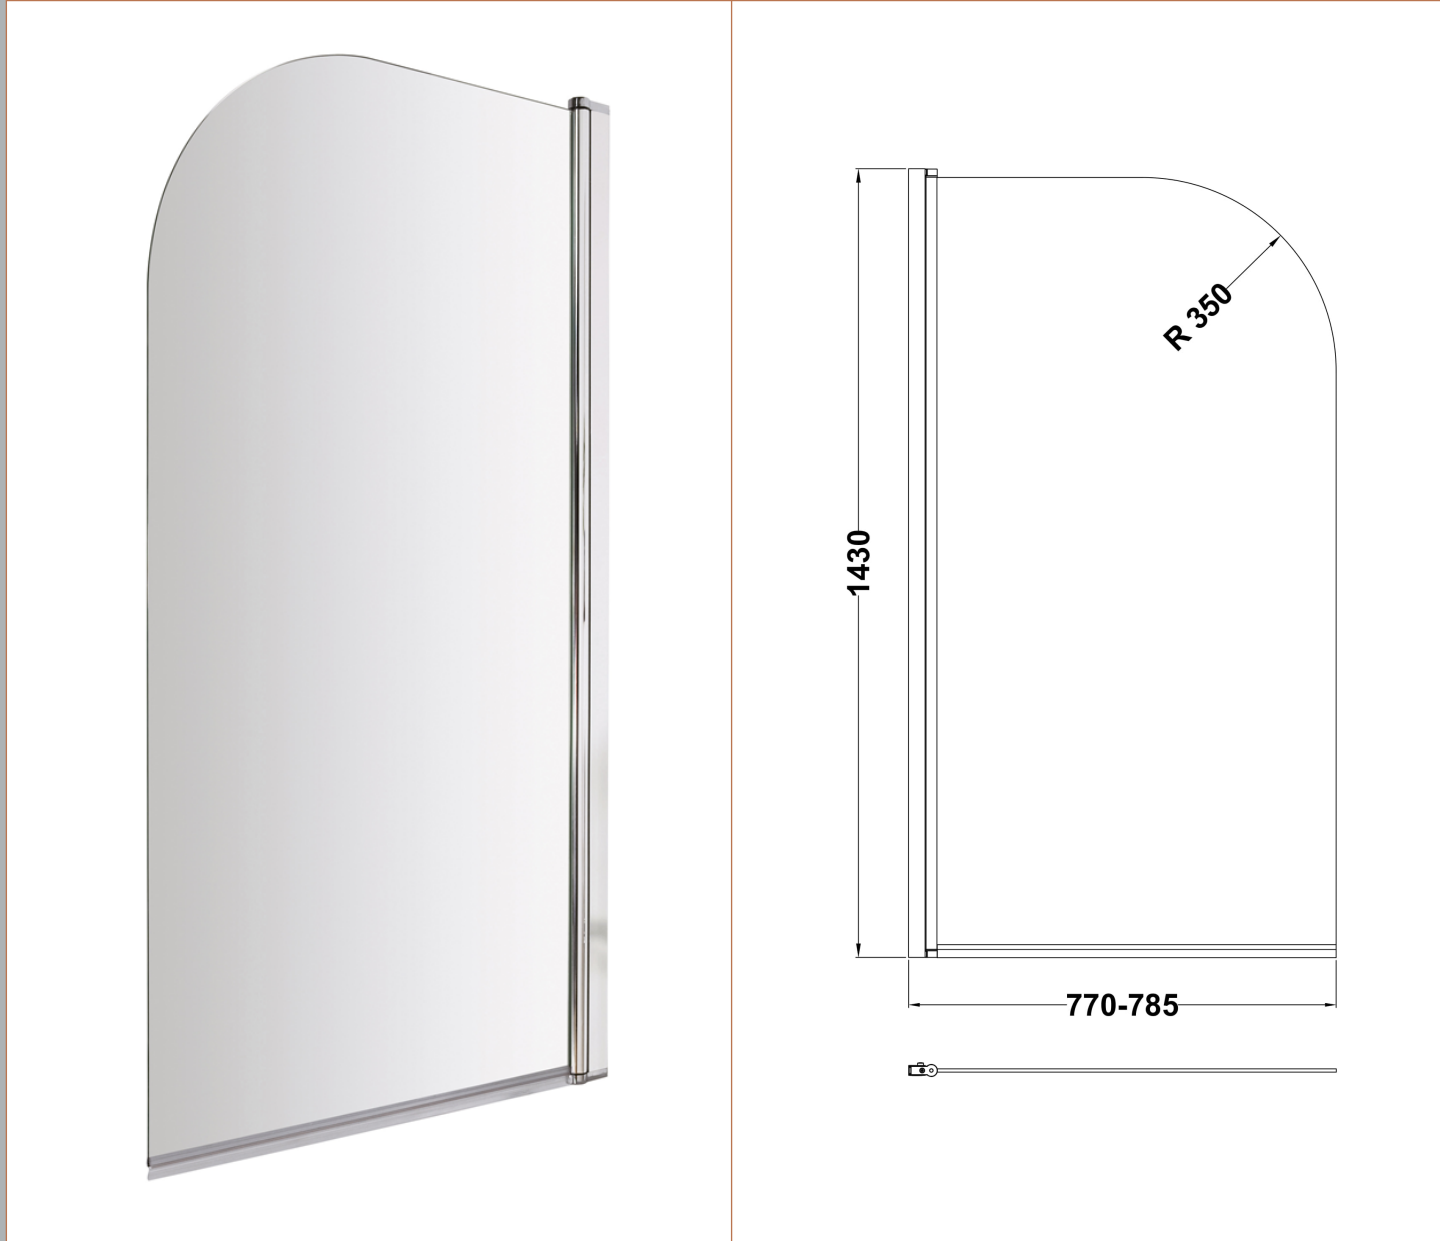

Sales Code: NSS1

Description: Round Bath Screen (6)

Product Dimensions

Height (mm):	1435
Width (mm):	785
Depth (mm):	38
Nett Weight (kg):	18.1

Packaging Dimensions

Height (mm):	55
Width (mm):	810
Length (mm):	1460
Gross Weight (kg):	18.1

Packaging Data

Box Colour:	Brown Cardboard Box - Printed
Box Qty:	1
Label Size:	x
Label Colour:	Not Applicable
Label Qty:	0

Outer Box Dimensions (If Applicable)

Height (mm):	
Width (mm):	
Depth (mm):	
Length (mm):	
Gross Weight (kg):	
Barcode:	5055146192664

Product Details

Country of Origin:	China
Fitting Instruction:	Yes
CE Approval:	Yes
Profile Material:	Aluminium
Profile Finish:	Polished Chrome
Adjustments (mm):	770mm - 785mm
Entry Width (mm):	N/A
Swing In Dim (mm):	700mm
Swing Out Dim (mm):	700mm
Radius (mm):	Not Applicable
Glass Thickness (mm):	6
Easy Fit:	No
Easy Clean:	No
Handle Style:	Not Applicable
Handle Material:	Not Applicable
Enclosure Design:	Frameless
Wheel Type:	Not Applicable
Support Bar Included:	Support Bar Not Included
Extras:	None