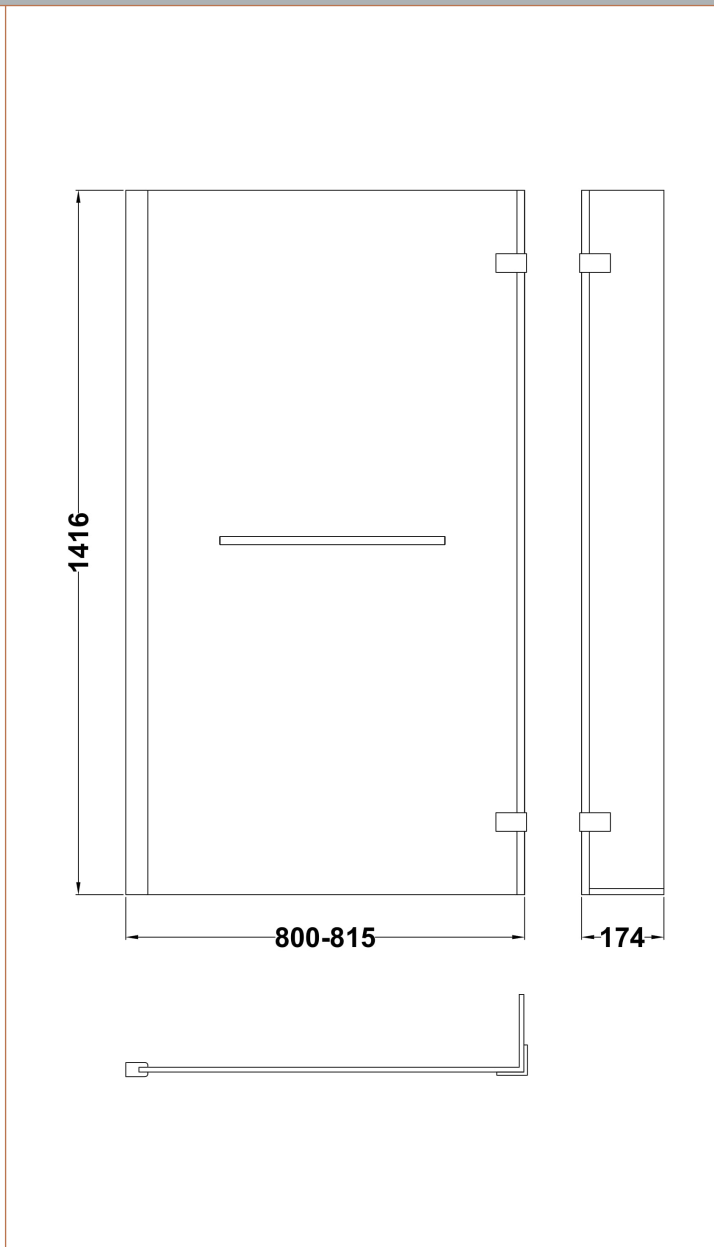

Sales Code: NSBSR1

Description: Sq Shower Fixd Scrn, Hinge Ret, Rail (6)

Product Dimensions

Height (mm):	1400
Width (mm):	805
Depth (mm):	38
Nett Weight (kg):	22.4

Packaging Dimensions

Height (mm):	55
Width (mm):	810
Length (mm):	1460
Gross Weight (kg):	22.4

Packaging Data

Box Colour:	Brown Cardboard Box - Printed
Box Qty:	1
Label Size:	150 x 30
Label Colour:	Not Applicable
Label Qty:	0

Outer Box Dimensions (If Applicable)

Height (mm):	
Width (mm):	
Depth (mm):	
Length (mm):	
Gross Weight (kg):	
Barcode:	5055369006793

Product Details

Country of Origin:	China
Fitting Instruction:	Yes
CE Approval:	Yes
Profile Material:	Aluminium
Profile Finish:	Polished Chrome
Adjustments (mm):	800mm - 810mm
Entry Width (mm):	N/A
Swing In Dim (mm):	N/A
Swing Out Dim (mm):	N/A
Radius (mm):	Not Applicable
Glass Thickness (mm):	6
Easy Fit:	No
Easy Clean:	No
Handle Style:	Not Applicable
Handle Material:	Not Applicable
Enclosure Design:	Frameless
Wheel Type:	Not Applicable
Support Bar Included:	Support Bar Not Included
Extras:	Towel Rail