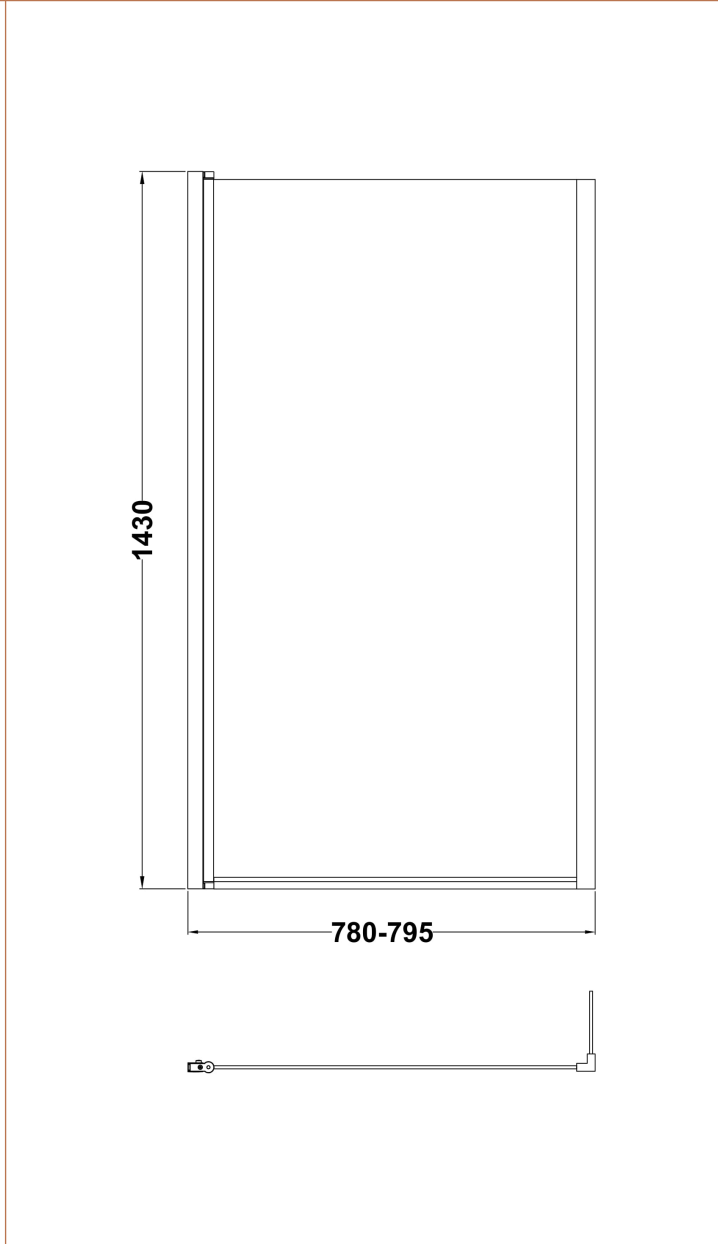

Sales Code: NSBS7BP

Description: Sq Shower Screen, Fixed Return (6)

Product Dimensions

Height (mm):	1400
Width (mm):	808
Depth (mm):	150
Nett Weight (kg):	18.7

Packaging Dimensions

Height (mm):	55
Width (mm):	840
Length (mm):	1460
Gross Weight (kg):	18.7

Packaging Data

Box Colour:	Brown Cardboard Box - Printed
Box Qty:	
Label Size:	x
Label Colour:	Not Applicable
Label Qty:	

Outer Box Dimensions (If Applicable)

Height (mm):	
Width (mm):	
Depth (mm):	
Length (mm):	
Gross Weight (kg):	
Barcode:	5056211883784

Product Details

Country of Origin:	China
Fitting Instruction:	No
CE Approval:	No
Profile Material:	Aluminium
Profile Finish:	Matt Black
Adjustments (mm):	788 - 808mm
Entry Width (mm):	
Swing In Dim (mm):	777mm
Swing Out Dim (mm):	777mm
Radius (mm):	Not Applicable
Glass Thickness (mm):	6
Easy Fit:	Not Applicable
Easy Clean:	No
Handle Style:	Not Applicable
Handle Material:	Not Applicable
Enclosure Design:	Not Applicable
Wheel Type:	Not Applicable
Support Bar Included:	Support Bar Not Included
Extras:	None