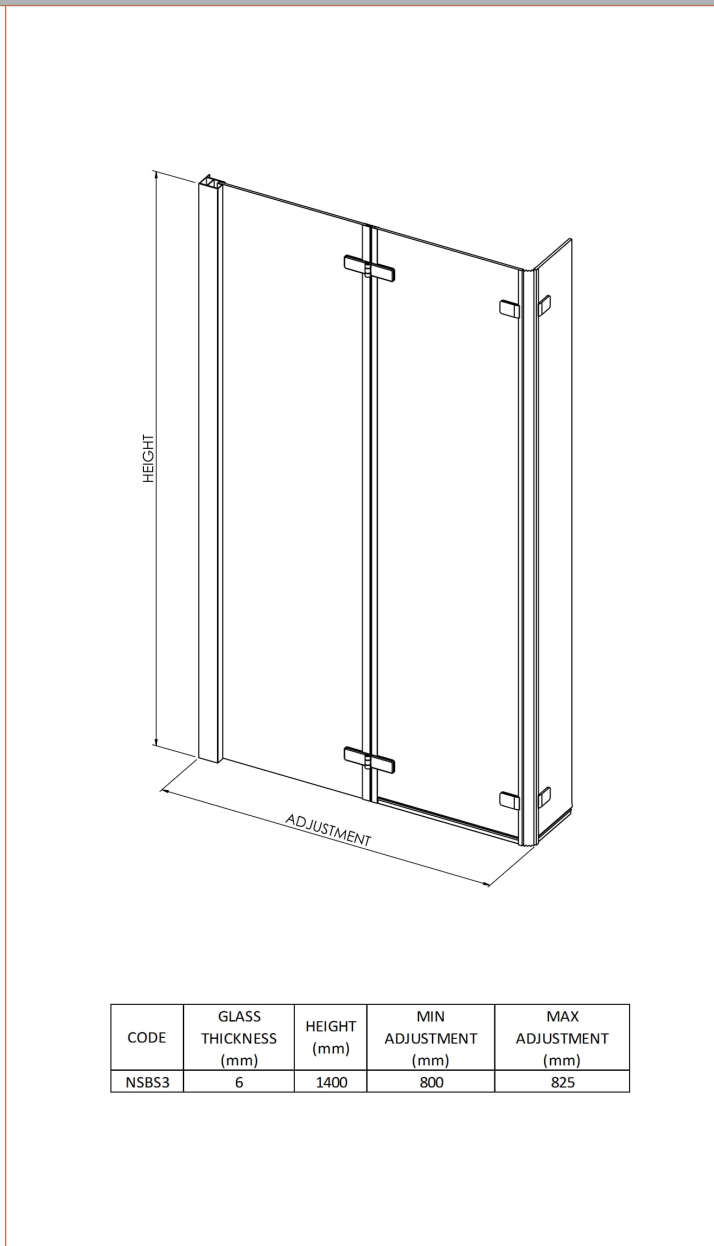

Sales Code: NSBS3

Description: Sq Shower Ctr Hinged Screen & Return (6)

CODE	GLASS THICKNESS (mm)	HEIGHT (mm)	MIN ADJUSTMENT (mm)	MAX ADJUSTMENT (mm)
NSBS3	6	1400	800	825

Product Dimensions

Height (mm):	1400
Width (mm):	812
Depth (mm):	38
Nett Weight (kg):	24.5

Packaging Dimensions

Height (mm):	60
Width (mm):	440
Length (mm):	146
Gross Weight (kg):	24.5

Packaging Data

Box Colour:	Brown Cardboard Box - Printed
Box Qty:	1
Label Size:	140 x 40
Label Colour:	Not Applicable
Label Qty:	0

Outer Box Dimensions (If Applicable)

Height (mm):	
Width (mm):	
Depth (mm):	
Length (mm):	
Gross Weight (kg):	
Barcode:	5055369043866

Product Details

Country of Origin:	China
Fitting Instruction:	Yes
CE Approval:	Yes
Profile Material:	Aluminium
Profile Finish:	Polished Chrome
Adjustments (mm):	800mm - 810mm
Entry Width (mm):	N/A
Swing In Dim (mm):	400mm
Swing Out Dim (mm):	400mm
Radius (mm):	Not Applicable
Glass Thickness (mm):	6
Easy Fit:	No
Easy Clean:	No
Handle Style:	Not Applicable
Handle Material:	Not Applicable
Enclosure Design:	Frameless
Wheel Type:	Not Applicable
Support Bar Included:	Support Bar Not Included
Extras:	None